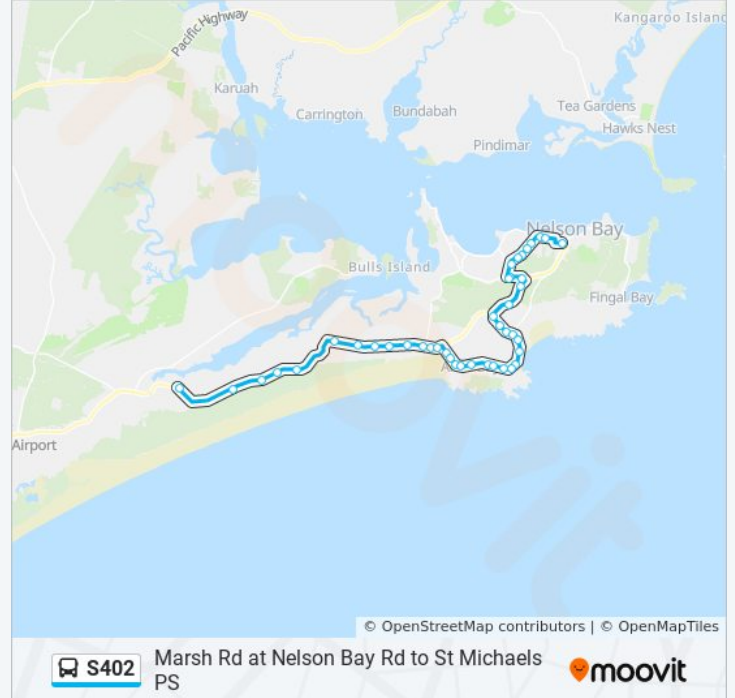

3045 Nelson Bay Rd

3365 Nelson Bay Rd

Murray's Brewery, Nelson Bay Rd

3551 Nelson Bay Rd

3797 Nelson Bay Rd

3927 Nelson Bay Rd

Nelson Bay Rd after Binder Rd

Nelson Bay Rd after Trotter Rd

S402 bus Info

Direction: St Michaels Primary School

Stops: 42

Trip Duration: 40 min

Line Summary:

Gan Gan Rd after Koala Pl

Gan Gan Rd opp One Mile Beach Holiday Park

Gan Gan Rd before Eucalyptus Dr

Bagnall Beach Rd opp 54

Bagnall Beach Rd before Spinnaker Way

123 Bagnall Beach Rd

Government Rd opp Bagnall Beach Rd

Government Rd before Burbong St

St Michael's Primary School, Wahgunyah Rd

S402 bus time schedules and route maps are available in an offline PDF at moovitapp.com. Use the [Moovit App](#) to see live bus times, train schedule or subway schedule, and step-by-step directions for all public transit in Sydney.