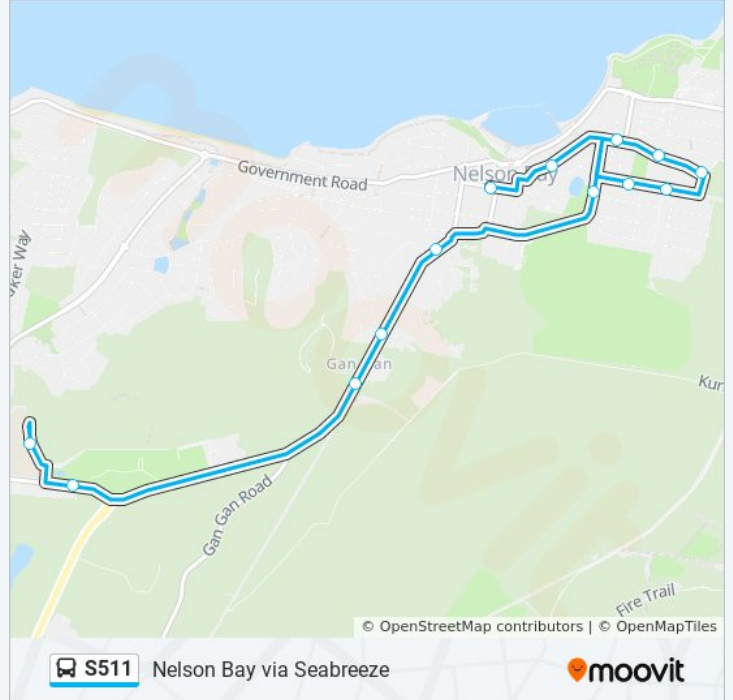

Direction: Nelson Bay via Seabreeze

13 stops

[VIEW LINE SCHEDULE](#)

Tomaree Education Centre, Bays 4-8

Tomaree Aquatic Centre, Salamander Way

Nelson Bay Rd before Lily Hill Rd

Stockton St opp Talleen Rd

Stockton St after Beenong Cl

Dowling St opp Bay St

Fingal St before Trafalgar St

Fingal St before Oyster Cl

Fingal St at Trevally St

Seabreeze Shops, Austral St

Austral St after Wentworth St

Magnus St before Donald St

Donald St at Stockton St

S511 bus Time Schedule

Nelson Bay via Seabreeze Route Timetable:

Sunday	Not Operational
Monday	2:35 PM
Tuesday	2:35 PM
Wednesday	2:05 PM
Thursday	2:35 PM
Friday	Not Operational
Saturday	Not Operational

S511 bus Info

Direction: Nelson Bay via Seabreeze

Stops: 13

Trip Duration: 15 min

Line Summary:

S511 bus time schedules and route maps are available in an offline PDF at moovitapp.com. Use the [Moovit App](#) to see live bus times, train schedule or subway schedule, and step-by-step directions for all public transit in Sydney.