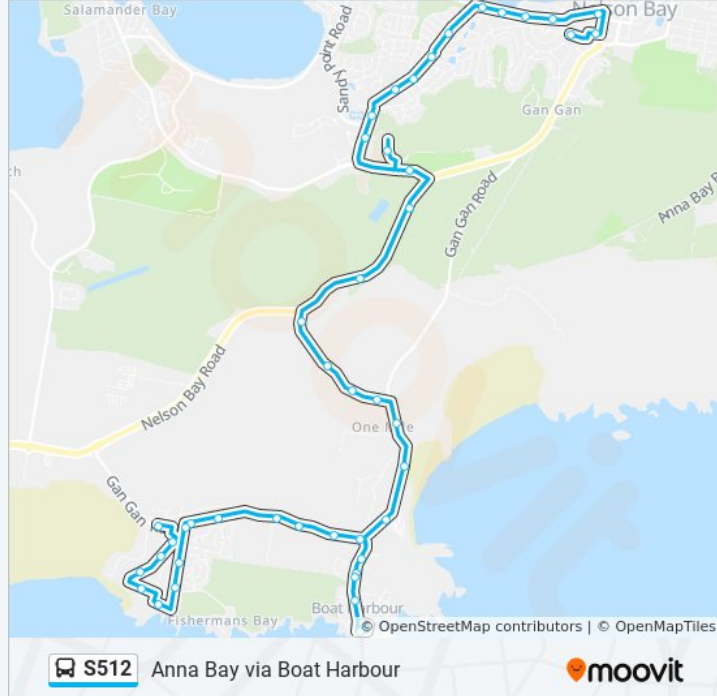

Gan Gan Rd opp Eucalyptus Dr

One Mile Beach Holiday Park, Gan Gan Rd

Blanch St before Emerald Cl

Blanch St after Emerald Cl

Kingsley Dr at The Mainsail

Kingsley Dr at Noamunga St

Boat Harbour Tennis Courts, Blanch St

Blanch St before Castaway Cl

Gan Gan Rd after Blanch St

348 Gan Gan Rd

304 Gan Gan Rd

Gan Gan Rd at Clark St

Gan Gan Rd opp Anna Bay Public School

Gan Gan Rd before Morna Point Rd

Morna Point Rd after Gan Gan Rd

Morna Point Rd opp Davidson St

Morna Point Rd before Fishermans Bay Rd

Ocean Ave before Pacific Ave

Fitzroy St after Pacific Ave

Robinson St before Campbell Ave

41 Campbell Ave

Margaret St before Cromarty Cres

Gan Gan Rd before James Paterson St

S512 bus time schedules and route maps are available in an offline PDF at moovitapp.com. Use the [Moovit App](#) to see live bus times, train schedule or subway schedule, and step-by-step directions for all public transit in Sydney.

[About Moovit](#) · [MaaS Solutions](#) · [Supported Countries](#) · [Mooviter Community](#)

© 2024 Moovit - All Rights Reserved

Check Live Arrival Times