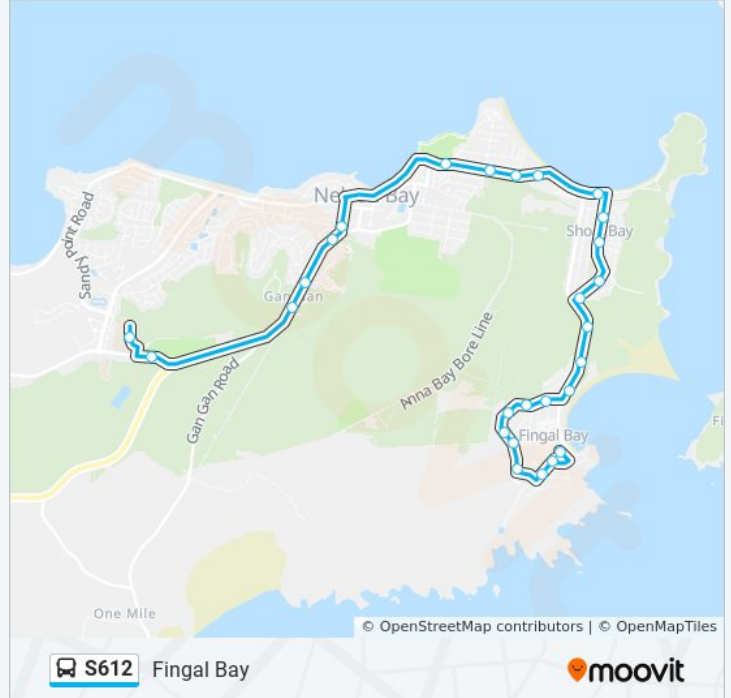

**Direction: Fingal Bay**

25 stops

[VIEW LINE SCHEDULE](#)

- Tomaree Education Centre, Bays 4-8
- Tomaree Aquatic Centre, Salamander Way
- Nelson Bay Rd before Lily Hill Rd
- Stockton St opp Talleen Rd
- Stockton St after Beenong Cl
- Church St opp All Saints Anglican Church
- Shoal Bay Rd, Bill Strong Oval
- Shoal Bay Rd after Gowrie Ave
- Shoal Bay Rd before Harwood Ave
- Shoal Bay Rd before Beach Rd
- Shoal Bay Rd opp Bay Village Shops
- Tomaree Rd before Lloyd Lane
- Tomaree Rd before Marine Dr
- Ocena Beach Trail, Marine Dr
- Marine Dr opp Lentara St
- Marine Dr opp Darramba Rd
- Rocky Point Rd opp Lentara St
- Rocky Point Rd after Whitesands Rd
- Rocky Point Rd opp Fingal Bay Sports Club
- 139 Rocky Point Rd
- Rocky Point Rd at Coral St
- Rocky Point Rd after Legana Cl

**Direction:** Fingal Bay

**Stops:** 25

**Trip Duration:** 19 min

**Line Summary:**

Boulder Bay Rd before Iluka Cl

Boulder Bay Rd at Farm Rd

Fingal Bay Shops, Market St

S612 bus time schedules and route maps are available in an offline PDF at [moovitapp.com](https://moovitapp.com). Use the [Moovit App](#) to see live bus times, train schedule or subway schedule, and step-by-step directions for all public transit in Sydney.