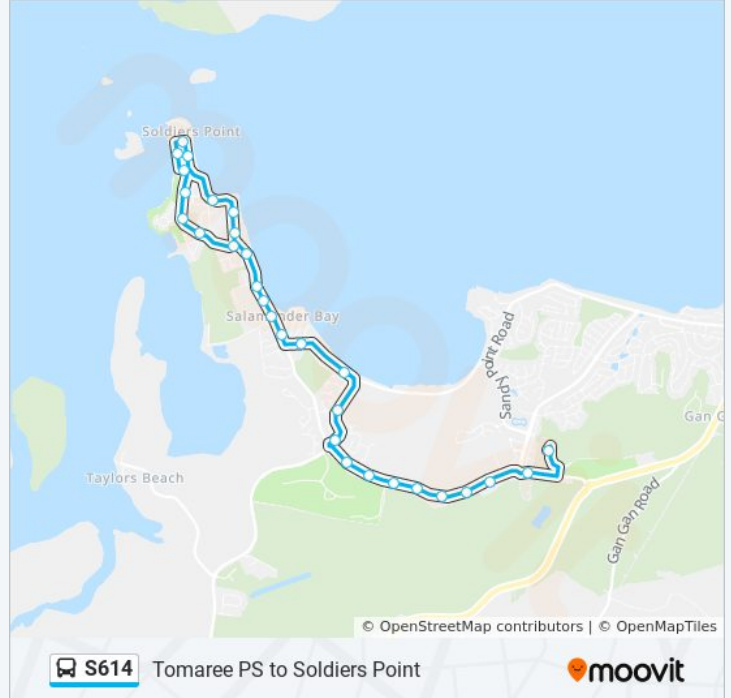

 S614

Tomaree PS to Soldiers Point

Get The App

The S614 bus line Tomaree PS to Soldiers Point has one route. For regular weekdays, their operation hours are:

(1) Soldiers Point: 15:47

Use the Moovit App to find the closest S614 bus station near you and find out when is the next S614 bus arriving.

Direction: Soldiers Point

29 stops

[VIEW LINE SCHEDULE](#)

- Tomaree Education Centre, Bays 1-3
- St Phillips Christian College, Salamander Way
- 156 Salamander Way
- 174a Salamander Way
- 138 Salamander Way
- 118a Salamander Way
- Salamander Way before Horizons Dr
- 84 Salamander Way
- 64 Salamander Way
- Port Stephens Dr after Soldiers Point Rd
- Port Stephens Dr at Muller St
- Foreshore Dr before Wanda Ave
- Foreshore Dr opp Randall Dr
- Soldiers Point Rd opp Monkley Ave
- Soldiers Point Rd after Diemars Rd
- 212 Soldiers Point Rd
- Soldiers Point Rd before Fleet St
- Soldiers Point Rd opp Seaview Cres
- Big4 Soldiers Point Holiday Park, Soldiers Point Rd
- Soldiers Point Rd after Redman Pl
- Soldiers Point Rd before Ash St

Stops: 29

Trip Duration: 22 min

Line Summary:

Brown Ave after Cromarty Rd

Sunset Bvd before Resthaven Ave

Thou Walla Sunset Retreat, Ridgeway Ave

Soldiers Point Rd opp Soldiers Point Shops

Cromarty Rd at Elk St

Soldiers Point Public School, Cromarty Rd

Bagnall Ave before Ash St

Bagnall Ave before Soldiers Point Rd

S614 bus time schedules and route maps are available in an offline PDF at moovitapp.com. Use the [Moovit App](#) to see live bus times, train schedule or subway schedule, and step-by-step directions for all public transit in Sydney.