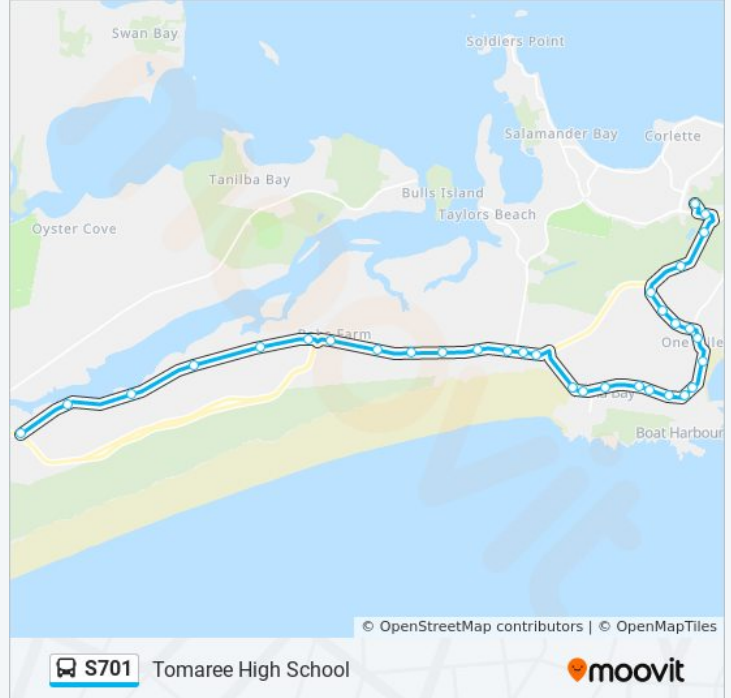

## S701 bus Info

**Direction:** Tomaree High School

**Stops:** 32

**Trip Duration:** 34 min

**Line Summary:**

Gan Gan Rd before Eucalyptus Dr

Gan Gan Rd opp Middlerock Holiday Park

Frost Rd after Gan Gan Rd

Frost Rd before Saltbush Ave

Frost Rd at Robert Connel Cl

Seawinds Village, Frost Rd

Nelson Bay Rd opp 4738

Nelson Bay Rd opp Gan Gan Army Camp

Salamander Way opp Tomaree Aquatic Centre

Tomaree Education Centre, Bays 4-8