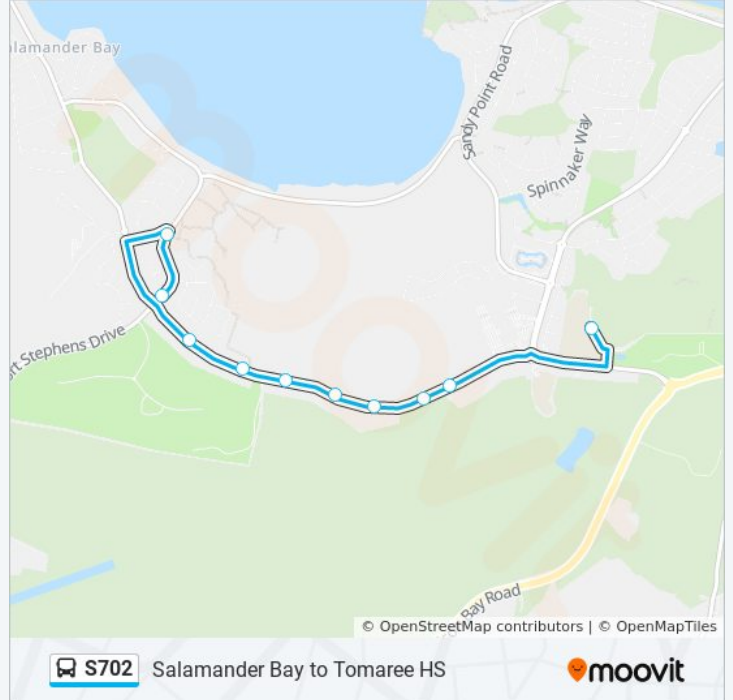

**Direction: Tomaree High School**

10 stops

[VIEW LINE SCHEDULE](#)

Port Stephens Dr after Soldiers Point Rd

Port Stephens Dr at Muller St

Salamander Way opp 64

85 Salamander Way

Salamander Way opp Horizons Dr

117 Salamander Way

133 Salamander Way

Salamander Way opp 174a

Salamander Way opp 146

Tomaree Education Centre, Bays 4-8

**S702 bus Time Schedule**

Tomaree High School Route Timetable:

Sunday	Not Operational
Monday	7:54 AM
Tuesday	7:54 AM
Wednesday	7:54 AM
Thursday	7:54 AM
Friday	Not Operational
Saturday	Not Operational

**S702 bus Info**

**Direction:** Tomaree High School

**Stops:** 10

**Trip Duration:** 6 min

**Line Summary:**

S702 bus time schedules and route maps are available in an offline PDF at [moovitapp.com](https://moovitapp.com). Use the [Moovit App](#) to see live bus times, train schedule or subway schedule, and step-by-step directions for all public transit in Sydney.