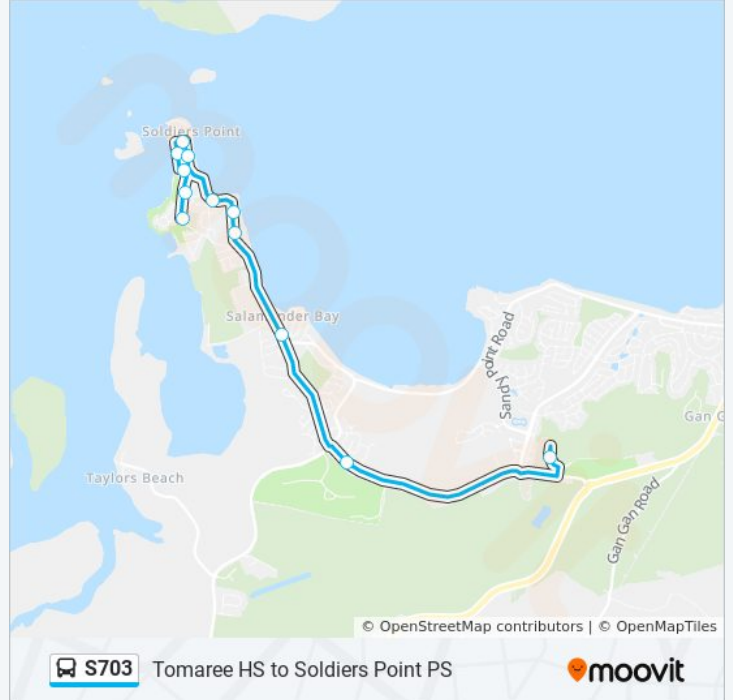

S703 bus time schedules and route maps are available in an offline PDF at moovitapp.com. Use the [Moovit App](#) to see live bus times, train schedule or subway schedule, and step-by-step directions for all public transit in Sydney.

[About Moovit](#) • [MaaS Solutions](#) • [Supported Countries](#) • [Mooviter Community](#)

© 2024 Moovit - All Rights Reserved

Check Live Arrival Times