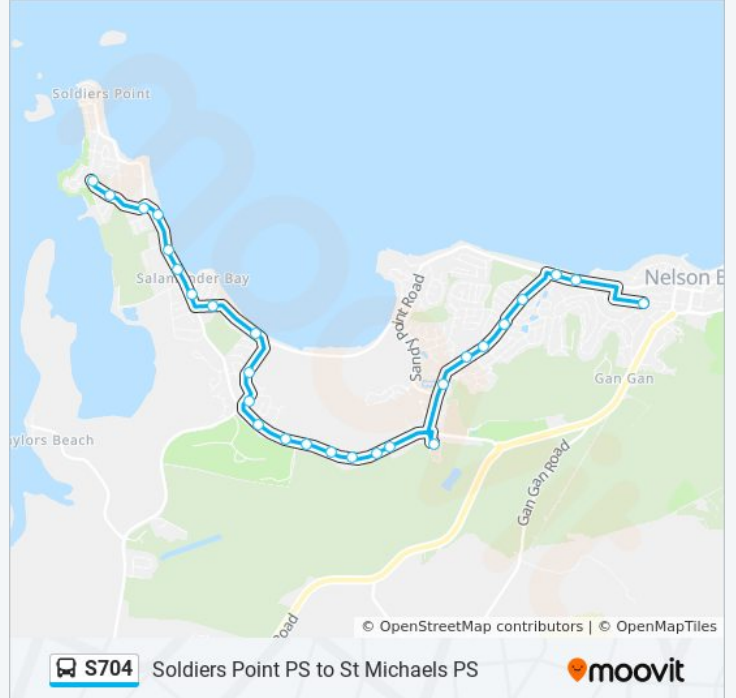

Bagnall Beach Rd before Spinnaker Way

123 Bagnall Beach Rd

Government Rd opp Bagnall Beach Rd

Government Rd before Burbong St

St Michael's Primary School, Wahgunyah Rd

S704 bus time schedules and route maps are available in an offline PDF at moovitapp.com. Use the [Moovit App](#) to see live bus times, train schedule or subway schedule, and step-by-step directions for all public transit in Sydney.

[About Moovit](#) • [MaaS Solutions](#) • [Supported Countries](#) • [Mooviter Community](#)

© 2024 Moovit - All Rights Reserved

Check Live Arrival Times