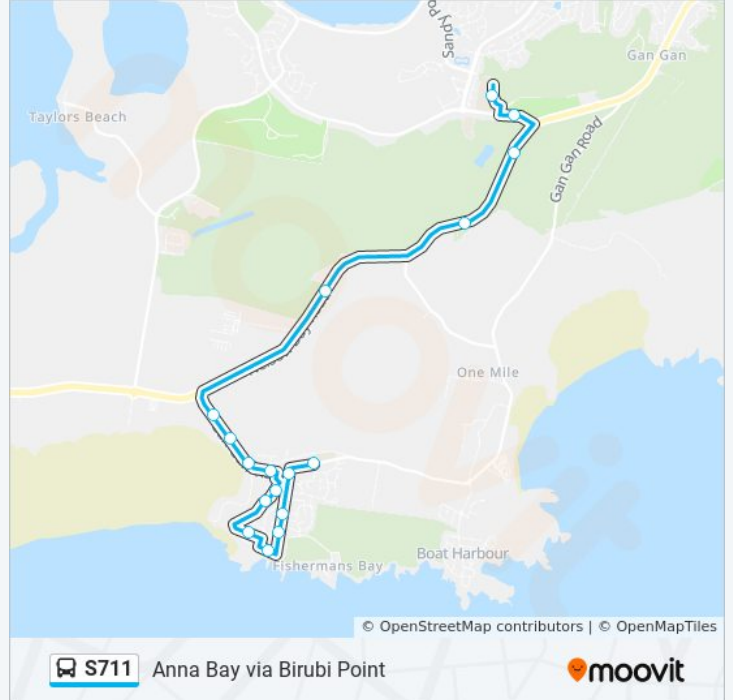

 S711

Anna Bay via Birubi Point

Get The App

The S711 bus line Anna Bay via Birubi Point has one route. For regular weekdays, their operation hours are:

(1) Anna Bay via Birubi Point: 2:45 PM

Use the Moovit App to find the closest S711 bus station near you and find out when is the next S711 bus arriving.

Direction: Anna Bay via Birubi Point

17 stops

[VIEW LINE SCHEDULE](#)

Tomaree Education Centre, Bays 4-8

Tomaree Aquatic Centre, Salamander Way

Gan Gan Army Camp, Nelson Bay Rd

4738 Nelson Bay Rd

4556 Nelson Bay Rd

31 Gan Gan Rd

67 Gan Gan Rd

Gan Gan Rd opp James Paterson St

Gan Gan Rd before Campbell Ave

Margaret St before Davidson St

Campbell Ave after Davidson St

Fitzroy St before Pacific Ave

Ocean Ave at Argyle Ave

S711 bus Info

Direction: Anna Bay via Birubi Point

Stops: 17

Trip Duration: 18 min

Line Summary:

S711 bus time schedules and route maps are available in an offline PDF at moovitapp.com. Use the [Moovit App](#) to see live bus times, train schedule or subway schedule, and step-by-step directions for all public transit in Sydney.