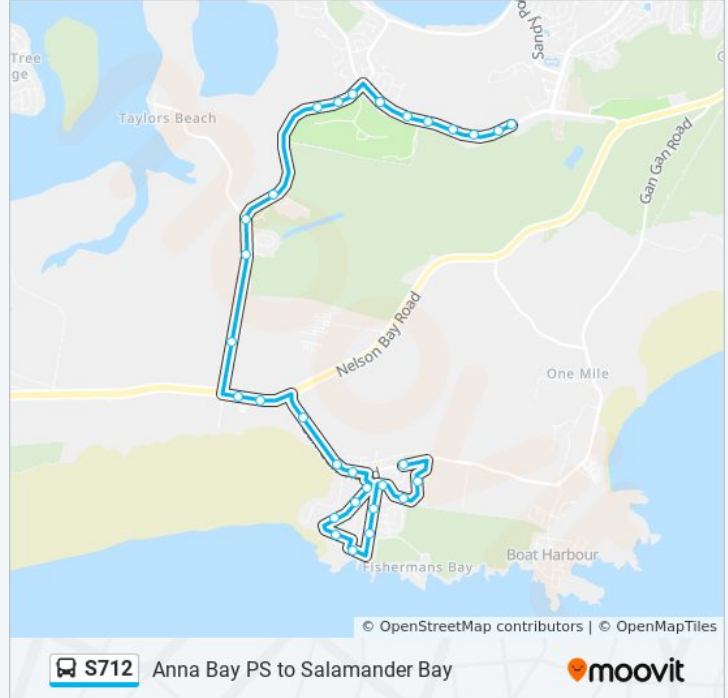

Port Stephens Dr before Kanimbla Dr

Port Stephens Dr after Kanimbla Dr

Salamander Way opp 64

85 Salamander Way

Salamander Way opp Horizons Dr

117 Salamander Way

133 Salamander Way

Salamander Way opp 174a

Salamander Way opp 146

S712 bus time schedules and route maps are available in an offline PDF at moovitapp.com. Use the [Moovit App](#) to see live bus times, train schedule or subway schedule, and step-by-step directions for all public transit in Sydney.

[About Moovit](#) · [MaaS Solutions](#) · [Supported Countries](#) · [Mooviter Community](#)

© 2024 Moovit - All Rights Reserved

Check Live Arrival Times