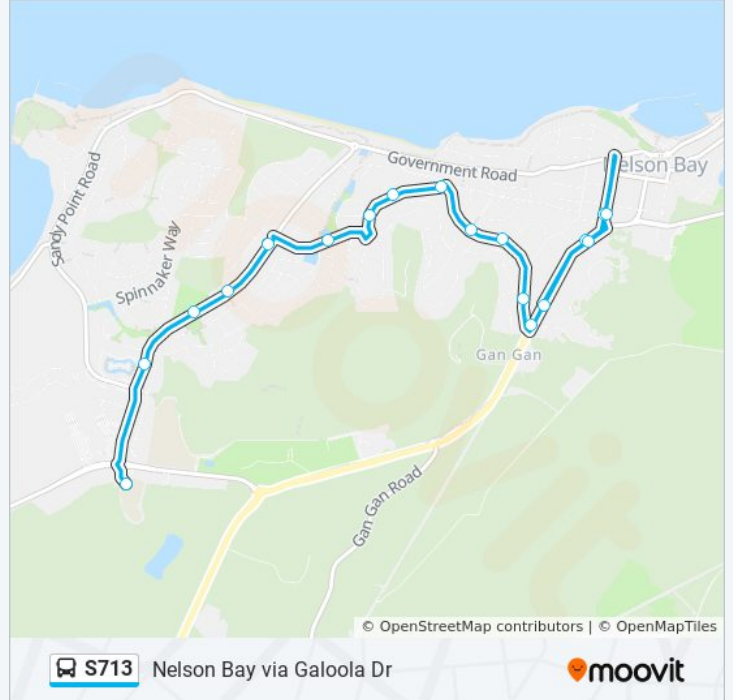

S713 bus time schedules and route maps are available in an offline PDF at moovitapp.com. Use the [Moovit App](#) to see live bus times, train schedule or subway schedule, and step-by-step directions for all public transit in Sydney.

[About Moovit](#) • [MaaS Solutions](#) • [Supported Countries](#) • [Mooviter Community](#)

© 2024 Moovit - All Rights Reserved

Check Live Arrival Times