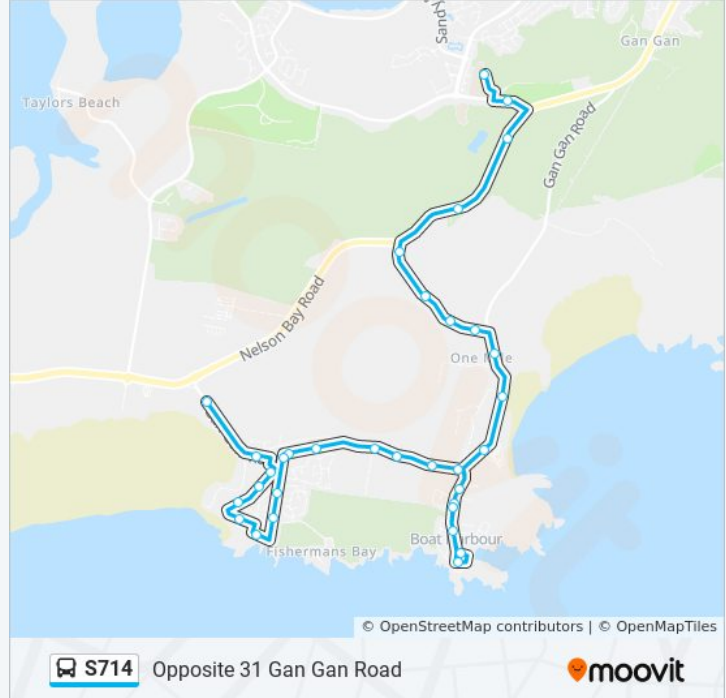

 S714

Opposite 31 Gan Gan Road

Get The App

The S714 bus line Opposite 31 Gan Gan Road has one route. For regular weekdays, their operation hours are:
 (1) Opposite 31 Gan Gan Road: 3:55 PM
 Use the Moovit App to find the closest S714 bus station near you and find out when is the next S714 bus arriving.

Direction: Opposite 31 Gan Gan Road

33 stops

[VIEW LINE SCHEDULE](#)

- Tomaree Education Centre, Bays 1-3
- Tomaree Aquatic Centre, Salamander Way
- Gan Gan Army Camp, Nelson Bay Rd
- 4738 Nelson Bay Rd
- Frost Rd opp Seawinds Village
- Frost Rd opp Robert Connell Cl
- Frost Rd after Saltbush Ave
- Frost Rd before Gan Gan Rd
- Middlerock Holiday Park, Gan Gan Rd
- Gan Gan Rd opp Eucalyptus Dr
- One Mile Beach Holiday Park, Gan Gan Rd
- Blanch St before Emerald Cl
- Blanch St after Emerald Cl
- Kingsley Dr at The Mainsail
- Kingsley Dr at Noamunga St
- Boat Harbour Tennis Courts, Blanch St
- Blanch St before Castaway Cl
- Gan Gan Rd after Blanch St
- 348 Gan Gan Rd
- 304 Gan Gan Rd
- Gan Gan Rd at Clark St
- Gan Gan Rd opp Anna Bay Public School

Direction: Opposite 31 Gan Gan Road

Stops: 33

Trip Duration: 21 min

Line Summary:

Gan Gan Rd before Morna Point Rd

Morna Point Rd after Gan Gan Rd

Morna Point Rd opp Davidson St

Morna Point Rd before Fishermans Bay Rd

Ocean Ave before Pacific Ave

Fitzroy St after Pacific Ave

Robinson St before Campbell Ave

41 Campbell Ave

Margaret St before Cromarty Cres

Gan Gan Rd before James Paterson St

Gan Gan Rd opp 31

S714 bus time schedules and route maps are available in an offline PDF at moovitapp.com. Use the [Moovit App](#) to see live bus times, train schedule or subway schedule, and step-by-step directions for all public transit in Sydney.