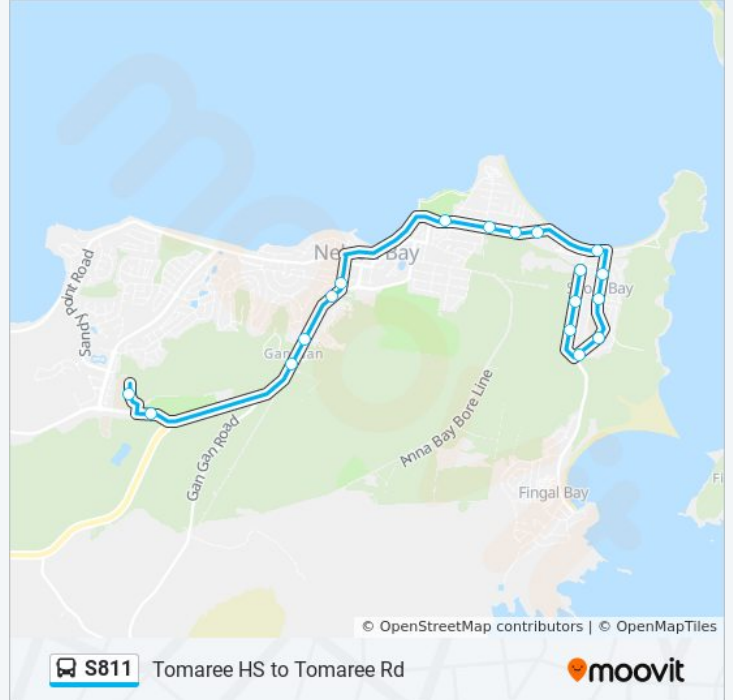

S811 bus time schedules and route maps are available in an offline PDF at moovitapp.com. Use the [Moovit App](#) to see live bus times, train schedule or subway schedule, and step-by-step directions for all public transit in Sydney.

[About Moovit](#) • [MaaS Solutions](#) • [Supported Countries](#) • [Mooviter Community](#)

© 2024 Moovit - All Rights Reserved

Check Live Arrival Times