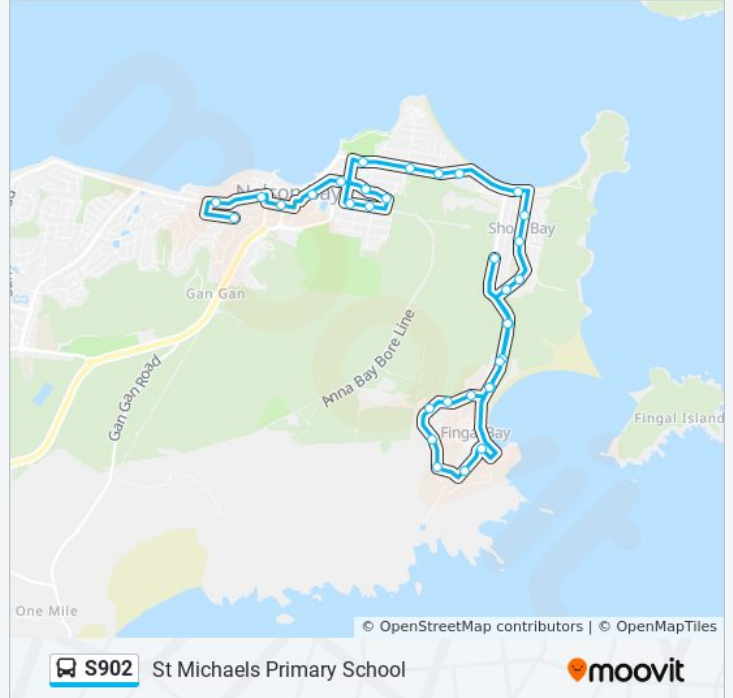

**Direction: St Michaels Primary School**

32 stops

[VIEW LINE SCHEDULE](#)

- Government Rd at Peterie St
- Ocena Beach Trail, Marine Dr
- Marine Dr opp Lentara St
- Marine Dr opp Darramba Rd
- Fingal Bay Shops, Market St
- Boulder Bay Rd before Bent St
- Rocky Point Rd after Creswell Pl
- Rocky Point Rd opp Coral St
- Fingal Bay Sports Club, Rocky Point Rd
- Rocky Point Rd after Surf Cl
- Rocky Point Rd at Lentara St
- Marine Dr before Darramba Rd
- Marine Dr before Lentara St
- Marine Dr
- Tomaree Rd at Rigney St
- Tomaree Rd opp Lloyd Lane
- Shoal Bay Public School, Fingal St
- Bay Village Shops, Shoal Bay Rd
- Shoal Bay Rd after Beach Rd
- Shoal Bay Rd opp Harwood Ave
- Shoal Bay Rd at Gowrie Ave
- Shoal Bay Rd opp Bill Strong Oval

**S902 bus Info**

**Direction:** St Michaels Primary School

**Stops:** 32

**Trip Duration:** 27 min

**Line Summary:**

Fingal St before Oyster Cl

Fingal St at Trevally St

Seabreeze Shops, Austral St

Austral St after Wentworth St

Fingal St before Dowling St

Magnus St before Donald St

Donald St at Stockton St

Government Rd after Church St

Government Rd before Seaham St

St Michael's Primary School, Wahgunyah Rd