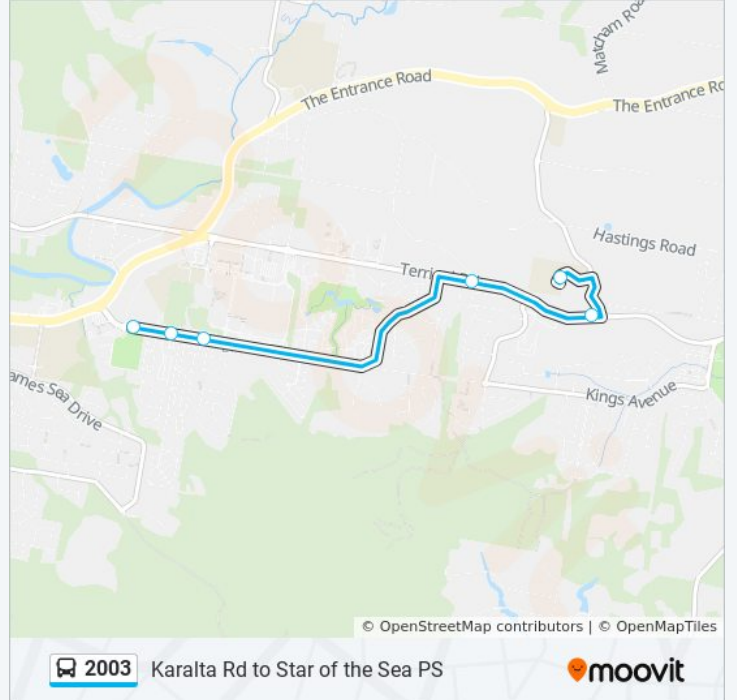

2003

Karalta Rd to Star of the Sea PS

Get The App

The 2003 bus line Karalta Rd to Star of the Sea PS has one route. For regular weekdays, their operation hours are:

(1) Star of The Sea PS: 8:21 AM

Use the Moovit App to find the closest 2003 bus station near you and find out when is the next 2003 bus arriving.

Direction: Star of The Sea PS

6 stops

[VIEW LINE SCHEDULE](#)

Karalta Rd after Karalta Lane

Karalta Rd after Miranda Ave

Karalta Rd opp Bronzewing Dr

Terrigal Dr at Portsmouth Rd

Christian Israelite Church, Terrigal Dr

Our Lady Star of the Sea Primary School Terrigal

2003 bus Time Schedule

Star of The Sea PS Route Timetable:

Sunday	Not Operational
Monday	8:21 AM
Tuesday	8:21 AM
Wednesday	8:21 AM
Thursday	8:21 AM
Friday	Not Operational
Saturday	Not Operational

2003 bus Info

Direction: Star of The Sea PS

Stops: 6

Trip Duration: 9 min

Line Summary:

2003 bus time schedules and route maps are available in an offline PDF at moovitapp.com. Use the [Moovit App](#) to see live bus times, train schedule or subway schedule, and step-by-step directions for all public transit in Sydney.