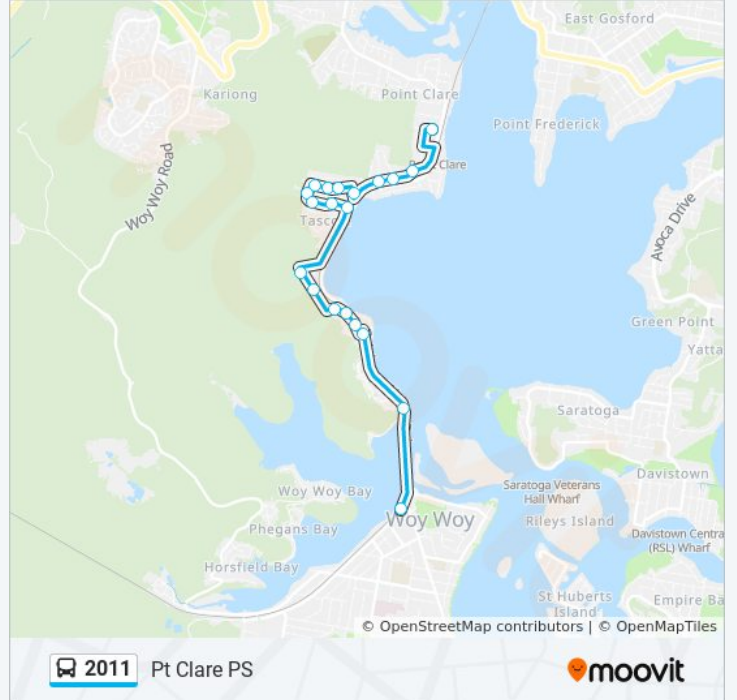

2011 bus time schedules and route maps are available in an offline PDF at moovitapp.com. Use the [Moovit App](#) to see live bus times, train schedule or subway schedule, and step-by-step directions for all public transit in Sydney.

[About Moovit](#) • [MaaS Solutions](#) • [Supported Countries](#) • [Mooviter Community](#)

© 2024 Moovit - All Rights Reserved

Check Live Arrival Times