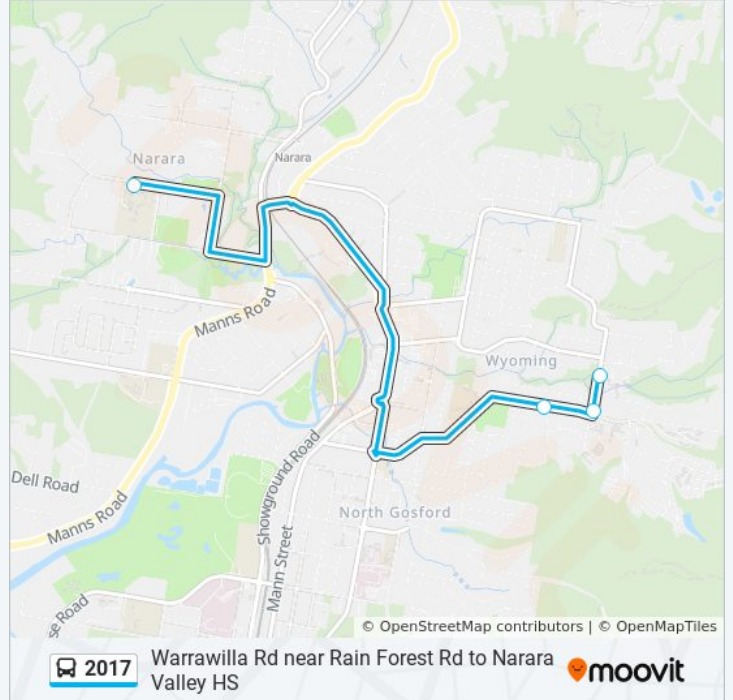

2017 bus time schedules and route maps are available in an offline PDF at moovitapp.com. Use the [Moovit App](#) to see live bus times, train schedule or subway schedule, and step-by-step directions for all public transit in Sydney.

[About Moovit](#) • [MaaS Solutions](#) • [Supported Countries](#) • [Mooviter Community](#)

© 2024 Moovit - All Rights Reserved

Check Live Arrival Times