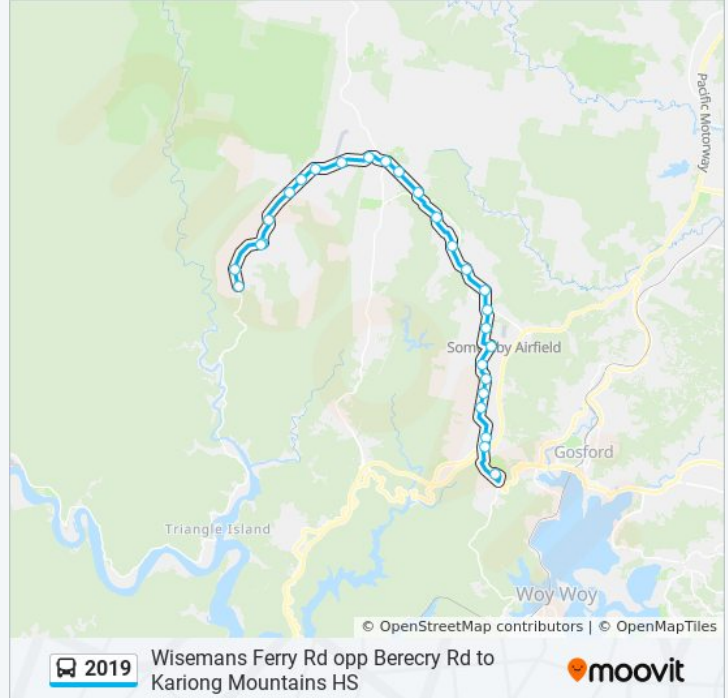

Lackersteens Rd at Wisemans Ferry Rd

Wisemans Ferry Rd after Lutana Rd

Wisemans Ferry Rd before Debenham Rd North

Wisemans Ferry Rd at Bimbil Rd

Wisemans Ferry Rd at Ulinga Rd

Wisemans Ferry Rd after Gindurra Rd

Wisemans Ferry Rd opp Pacific Hwy

Kariong Mountains High School, Festival Dr

2019 bus time schedules and route maps are available in an offline PDF at moovitapp.com. Use the [Moovit App](#) to see live bus times, train schedule or subway schedule, and step-by-step directions for all public transit in Sydney.

[About Moovit](#) · [MaaS Solutions](#) · [Supported Countries](#) · [Mooviter Community](#)

© 2024 Moovit - All Rights Reserved

Check Live Arrival Times