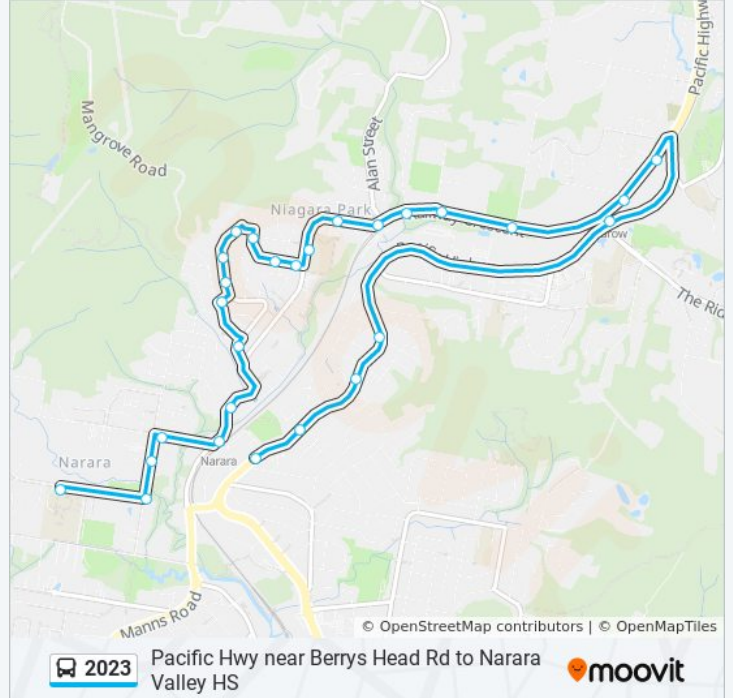

### Direction: Narara Valley HS

27 stops

[VIEW LINE SCHEDULE](#)

- Pacific Hwy opp Berrys Head Rd
- Pacific Hwy at Argyle Ave
- Pacific Hwy opp Apanie Ave
- Pacific Hwy opp Kent St
- Lisarow Station, Pacific Hwy
- Railway Cres opp Dora St
- Railway Cres opp Awaba St
- Railway Cres opp Excelsior St
- Railway Cres opp Sunny Bank Rd
- Railway Cres opp Perratt Cl
- Niagara Park Station, Railway Cres
- Niagara Park Shopping Centre, Washington Ave
- Niagara Park Public School, Narara Valley Dr
- Narooma Rd after Narara Valley Dr
- Narooma Rd opp Byora Cl
- Narooma Rd opp Joppa St
- Gilda Dr opp Courallie Rd
- Gilda Dr before Neeworra Ave
- Gilda Dr opp Dalmeny Rd
- Dalmeny Rd at Mangrove Rd
- Mangrove Rd after Gilda Dr

### 2023 bus Info

**Direction:** Narara Valley HS

**Stops:** 27

**Trip Duration:** 19 min

**Line Summary:**

Narara Valley Dr opp Bentley Rd

Narara Station, Narara Valley Dr

Deane St at Hanlan St South

Hanlan St South opp McLennan St

Hanlan St South opp Fountains Rd

Narara Valley High School, Fountains Rd

2023 bus time schedules and route maps are available in an offline PDF at [moovitapp.com](https://moovitapp.com). Use the [Moovit App](#) to see live bus times, train schedule or subway schedule, and step-by-step directions for all public transit in Sydney.