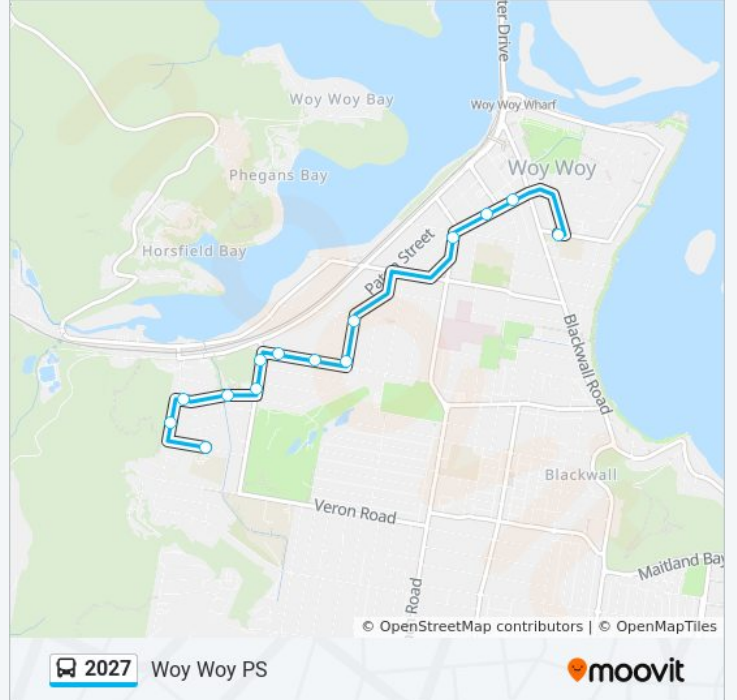

## Direction: Woy Woy PS

14 stops

[VIEW LINE SCHEDULE](#)

Dulkara Rd opp St John The Baptist Catholic Primary School

Shoalhaven Dr opp Lismore Ave

Nambucca Dr before Byron Cl

Nambucca Dr opp Grafton Ave

Hillview St opp Miami Ave

Hillview St opp Florida Ave

Dunban Rd after Hillview St

Dunban Rd after Pratley St

Cogra Rd at Dunban Rd

Cogra Rd before Walford St

Ocean Beach Rd opp Victoria Rd

Victoria Rd after Station St

Victoria Rd before George St

## 2027 bus Time Schedule

Woy Woy PS Route Timetable:

Sunday	Not Operational
Monday	8:29 AM
Tuesday	8:29 AM
Wednesday	8:29 AM
Thursday	8:29 AM
Friday	Not Operational
Saturday	Not Operational

## 2027 bus Info

**Direction:** Woy Woy PS

**Stops:** 14

**Trip Duration:** 9 min

**Line Summary:**

2027 bus time schedules and route maps are available in an offline PDF at [moovitapp.com](https://moovitapp.com). Use the [Moovit App](#) to see live bus times, train schedule or subway schedule, and step-by-step directions for all public transit in Sydney.