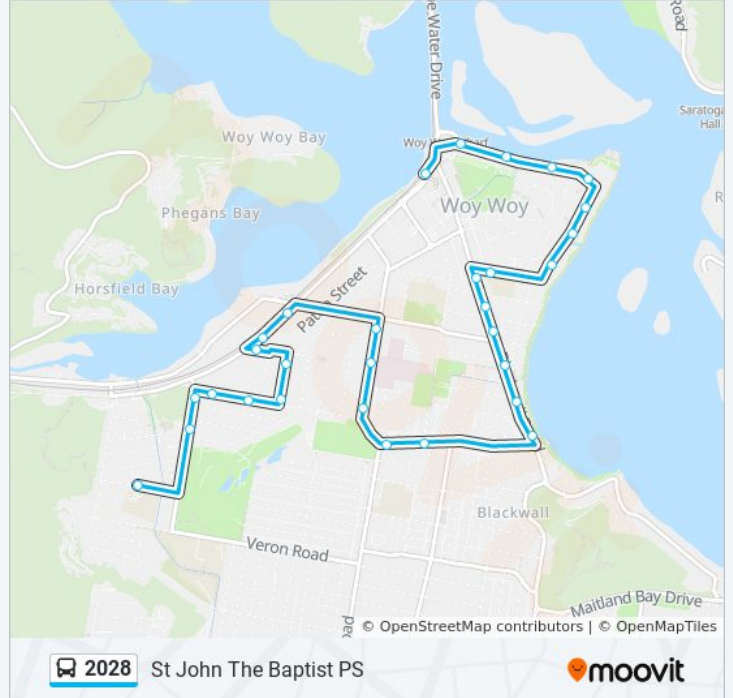

MacArthur Pde after Railway St

Cogra Rd after Walford St

Cogra Rd at Dunban Rd

Dunban Rd opp Pratley St

Dunban Rd before Hillview St

Hillview St at Florida Ave

Hillview St opp Nambucca Dr

Dulkara Rd opp St John The Baptist Catholic
Primary School

2028 bus time schedules and route maps are available in an offline PDF at moovitapp.com. Use the [Moovit App](#) to see live bus times, train schedule or subway schedule, and step-by-step directions for all public transit in Sydney.

[About Moovit](#) · [MaaS Solutions](#) · [Supported Countries](#) · [Mooviter Community](#)

© 2024 Moovit - All Rights Reserved

Check Live Arrival Times