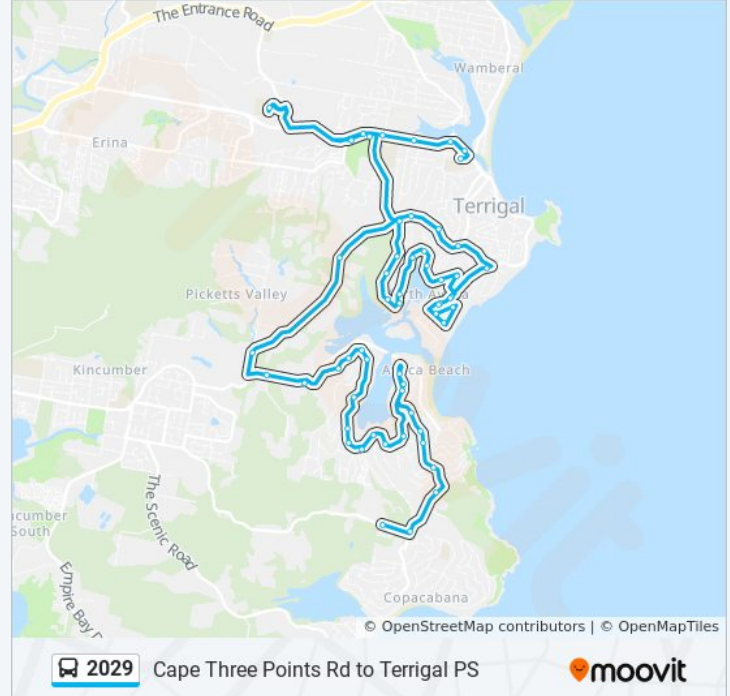

### Direction: Terrigal PS

56 stops

[VIEW LINE SCHEDULE](#)

- 325 Cullens Rd
- Cape Three Points Rd at Cullens Rd
- Cape Three Points Rd after Cabbage Three Ave
- Cape Three Points Rd opp Arden Ave
- Cape Three Points Rd opp Fairscene Cres
- Cape Three Points Rd opp Ascot Ave
- Cape Three Points Rd opp Austral Ave
- Cape Three Points Rd after The Round Dr
- Cape Three Points Rd before Avoca Dr
- Cape Three Points Rd after Yodalla Pl
- The Round Dr opp Avoca Beach Public School
- The Round Dr at Gill Ave
- The Round Dr at Ridgeway Rd
- The Round Dr after Carolina Park Rd
- The Round Dr at Walder Cres
- The Round Dr at Chapman Cres
- 240 The Round Dr
- The Round Dr opp Matong Lane
- Karani Ave after The Round Dr
- Hillside Rd at Karani Ave
- 56 Hillside Rd
- Avoca Dr at Hillside Rd

View St opp North Avoca Pde

Tramway Rd at Mulawa Cl

Tramway Rd at Seasound Cres

Surf Rider Ave at Easter Pde

Lake Shore Dr after Easter Pde

82 Lake Shore Dr

Lake Shore Dr opp Duncan Rd

Lake Shore Dr opp Harcourt Pl

Our Lady Star of the Sea Primary School Terrigal

Terrigal Dr at Holmes Rd

Terrigal Dr at Brunswick Rd

Terrigal Dr opp Bellbird Ave

Terrigal Dr at Willoughby Rd

Terrigal Dr opp Terrigal Hotel

Havenview Rd opp Terrigal Hotel