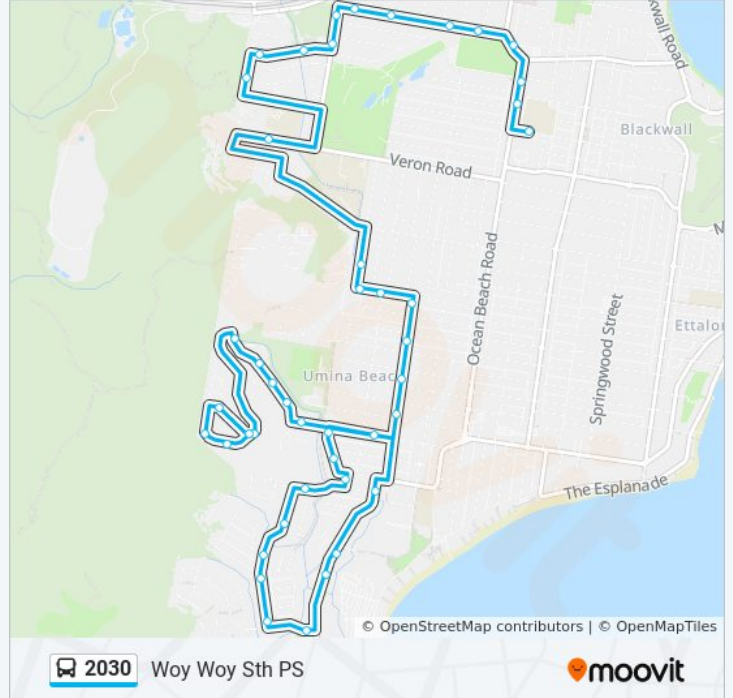

 2030

Woy Woy Sth PS

Get The App

The 2030 bus line Woy Woy Sth PS has one route. For regular weekdays, their operation hours are:

(1) Woy Woy Sth PS: 8:10 AM

Use the Moovit App to find the closest 2030 bus station near you and find out when is the next 2030 bus arriving.

Direction: Woy Woy Sth PS

44 stops

[VIEW LINE SCHEDULE](#)

The Rampart at Castle Cct
Castle Cct at The Postern
Castle Cct opp Knights Cl
Castle Cct after The Bastion
Castle Cct at The Rampart
Greenhaven Dr opp The Rampart
Greenhaven Dr opp The Bartizan
60 Greenhaven Dr
Greenhaven Dr before Brisbane Ave
Brisbane Ave after Greenhaven Dr
Brisbane Ave after Bathurst St
Mt Ettalong Rd opp Calypta Rd
Mt Ettalong Rd after Etta Rd
96 Mt Ettalong Rd
Cowper Rd at Neera Rd
Kahibah Rd after Cowper Rd
Kahibah Rd at Lakeview Pde
Kallaroo Rd at Stella Rd
Kallaroo Rd opp Dora Rd
Calypta Rd at York Rd
Elanora Rd at Hobart Ave
Fitzroy St opp Adelaide Ave

2030 bus Time Schedule

Woy Woy Sth PS Route Timetable:

Sunday	Not Operational
Monday	8:10 AM
Tuesday	8:10 AM
Wednesday	8:10 AM
Thursday	8:10 AM
Friday	Not Operational
Saturday	Not Operational

2030 bus Info

Direction: Woy Woy Sth PS

Stops: 44

Trip Duration: 35 min

Line Summary:

Fitzroy St at Brisbane Ave
Rabaul Ave at Osborne Ave
Rabaul Ave after McEvoy Ave
Rabaul Ave before Birdwood Ave
Rabaul Ave at Lone Pine Ave
Lone Pine Dr opp Shepard St
Lone Pine Ave opp Carpenter St
Carpenter St after Casuarina Cl
Veron Rd opp Naroo Rd
Shoalhaven Dr opp Lismore Ave
Nambucca Dr before Byron Cl
Nambucca Dr opp Grafton Ave
Hillview St opp Miami Ave
Hillview St opp Florida Ave
Dunban Rd after Hillview St
Dunban Rd after Pratley St
Dunban Rd opp Everglades Country Club
Dunban Rd at Angler St
Ocean Beach Rd opp Rogers Park
Ocean Beach Rd at Kingsley Ave
Ocean Beach Rd after Balaclava Ave
Woy Woy South Public School, Waterloo Ave