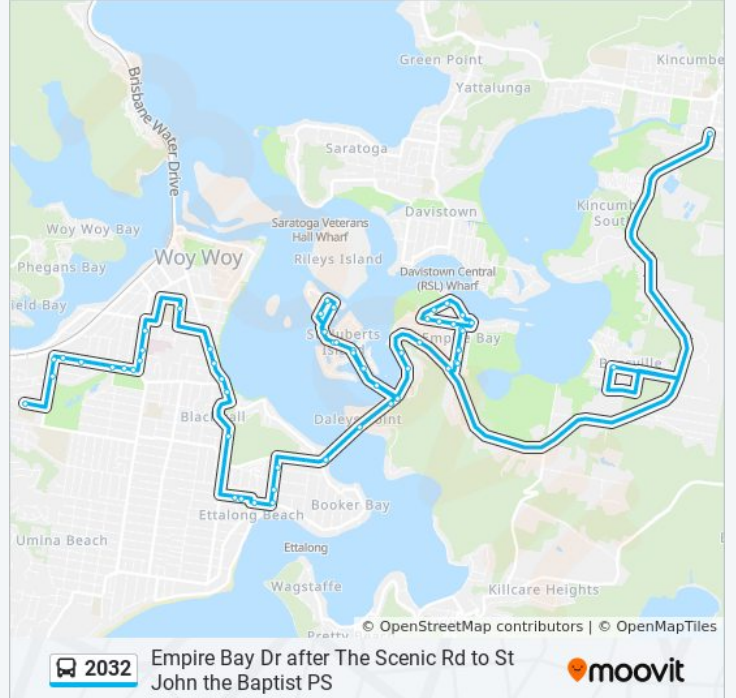

### 2032 bus Info

**Direction:** St John The Baptist PS

**Stops:** 59

**Trip Duration:** 49 min

**Line Summary:**

Helmsman Bvd opp Barracouta Ave  
Helmsman Bvd opp Salacia Cl  
Helmsman Bvd opp Nautilus Cres  
Helmsman Bvd opp Marina View Pde  
Discovery St after Weatherly Pde  
Discovery St at Beachfront Pde  
Helmsman Bvd at Skiff Pl  
Helmsman Bvd at Marina View Pde  
Helmsman Bvd before Nautilus Cres  
Helmsman Bvd at Salacia Cl  
Helmsman Bvd at Barracouta Ave  
1 Helmsman Bvd  
Daley Ave opp Helmsman Bvd  
Maitland Bay Drive Bridge, Maitland Bay Dr  
Rip Bridge, Maitland Bay Dr  
Picnic Pde opp Ettalong Oval  
Picnic Pde at Bream Rd  
Picnic Pde at Ocean View Rd  
Ocean View Rd at Broken Bay Rd  
Ettalong Public School, Karingi St  
Ettalong Public School, Karingi St  
Memorial Ave after Warrigal St  
Blackwall Rd opp Lalina Ave  
Blackwall Rd after McMasters Rd  
Blackwall Rd before Alpha Rd  
Blackwall Rd before Terry Ave  
Brisbane Water Secondary College, Edwards St  
Ocean Beach Rd opp Waratah Ave  
Woy Woy Hospital, Ocean Beach Rd  
Ocean Beach Rd after Kathleen St  
Dunban Rd after Ocean Beach Rd  
Dunban Rd opp Angler St  
Everglades Country Club, Dunban Rd