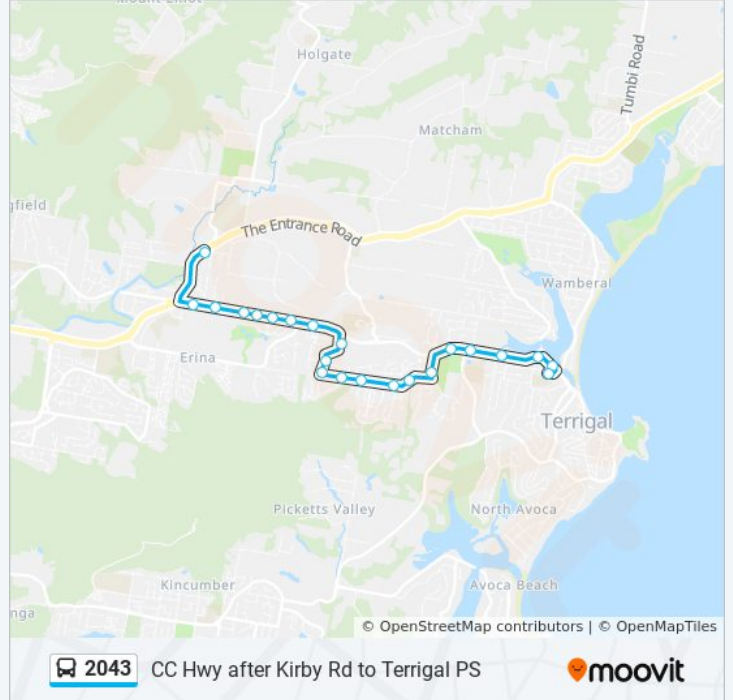

 2043

CC Hwy after Kirby Rd to Terrigal PS

Get The App

The 2043 bus line CC Hwy after Kirby Rd to Terrigal PS has one route. For regular weekdays, their operation hours are: (1) Terrigal PS: 8:30 AM
Use the Moovit App to find the closest 2043 bus station near you and find out when is the next 2043 bus arriving.

Direction: Terrigal PS

22 stops

[VIEW LINE SCHEDULE](#)

- Central Coast Hwy opp Karwin Ave
- Terrigal Dr after Penrose Cres
- Terrigal Dr at Kuburra Rd
- Matthew John Nursing Home, Terrigal Dr
- HammondCare Residential Care, Terrigal Dr
- 319 Terrigal Dr
- Terrigal Dr opp Jesse Hurley Dr
- Terrigal Dr at Portsmouth Rd
- Mobbs Rd opp Stratford Park Dr
- Mobbs Rd opp Wellesbourne Ave
- Mobbs Rd before Kings Ave
- Kings Ave after Mayfair Cl
- Kings Ave before Lindford Pl
- Kings Ave opp Belar Ave
- Kings Ave at Sheffield Dr
- Duffys Rd opp Breakers Indoor Sports Stadium
- Terrigal Dr at Holmes Rd
- Terrigal Dr at Brunswick Rd
- Terrigal Dr opp Bellbird Ave
- Terrigal Dr at Willoughby Rd
- Terrigal Dr opp Terrigal Hotel
- Havenview Rd opp Terrigal Hotel

2043 bus Time Schedule

Terrigal PS Route Timetable:

Sunday	Not Operational
Monday	8:30 AM
Tuesday	8:30 AM
Wednesday	8:30 AM
Thursday	8:30 AM
Friday	Not Operational
Saturday	Not Operational

2043 bus Info

Direction: Terrigal PS
Stops: 22
Trip Duration: 18 min
Line Summary: