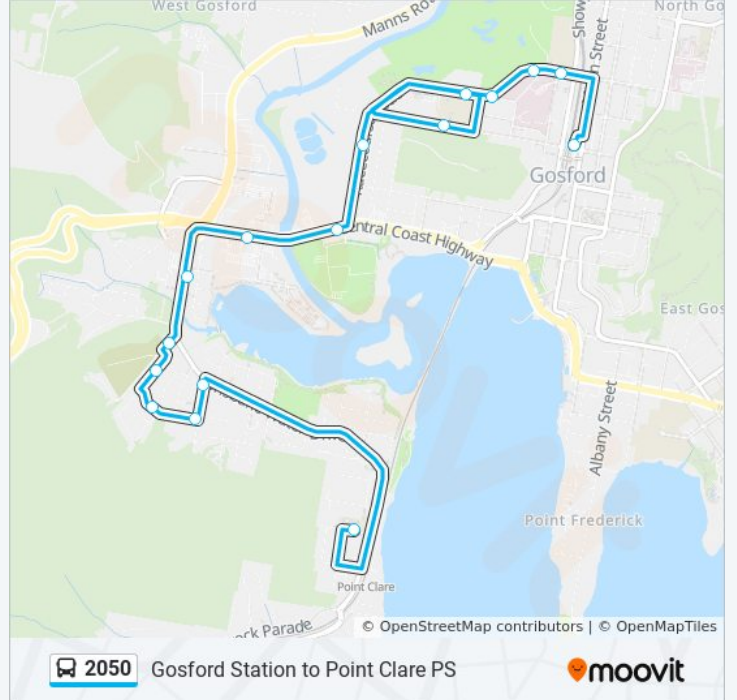

2050 bus time schedules and route maps are available in an offline PDF at moovitapp.com. Use the [Moovit App](#) to see live bus times, train schedule or subway schedule, and step-by-step directions for all public transit in Sydney.

[About Moovit](#) • [MaaS Solutions](#) • [Supported Countries](#) • [Mooviter Community](#)

© 2024 Moovit - All Rights Reserved

Check Live Arrival Times