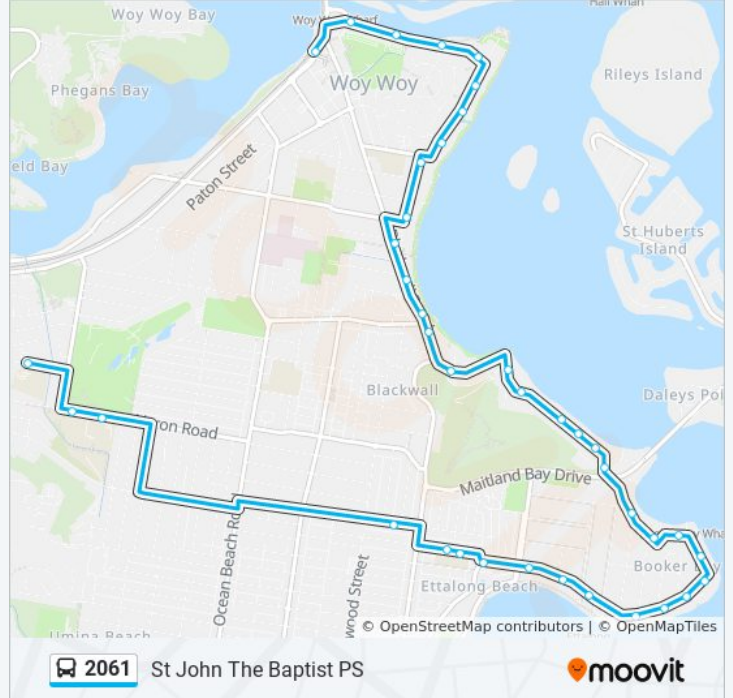

2061

St John The Baptist PS

Get The App

The 2061 bus line St John The Baptist PS has one route. For regular weekdays, their operation hours are:

(1) St John The Baptist PS: 8:05 AM

Use the Moovit App to find the closest 2061 bus station near you and find out when is the next 2061 bus arriving.

Direction: St John The Baptist PS

39 stops

[VIEW LINE SCHEDULE](#)

- Woy Woy Station
- Brick Wharf Rd at The Boulevarde
- Brick Wharf Rd opp 95
- Brick Wharf Rd opp Sonter Ave
- Woy Woy Bowling Club, Brick Wharf Rd
- North Burge Rd after Brick Wharf Rd
- 118 North Burge Rd
- North Burge Rd opp Robin Gr
- Burge Rd after Park Rd
- Burge Rd at Allfield Rd
- Blackwall Rd opp Terry Ave
- Blackwall Rd opp Alpha Rd
- Blackwall Rd opp McMasters Rd
- Blackwall Rd at Lalina Ave
- Blackwall Rd at Plane St
- Orange Grove Rd opp Uralla Lane
- Orange Grove Rd opp Koonora Ave
- 434 Orange Grove Rd
- 456 Orange Grove Rd
- Orange Grove Rd opp Booker Bay Rd
- Booker Bay Rd opp Mullbong Rd
- Booker Bay Rd opp Flathead Rd

Direction: St John The Baptist PS

Stops: 39

Trip Duration: 23 min

Line Summary:

Booker Bay Rd opp Davis St
Booker Bay Rd before Guyra St
Booker Bay Rd after Guyra St
Booker Bay Rd before Mareela Ave
Booker Bay Rd opp Bogan Rd
Booker Bay Rd opp Telopea St
Booker Bay Rd opp Davis St
Ocean View Rd before Schnapper Rd
Ocean View Rd opp Whiting Rd
Ocean View Rd before Picnic Pde
Ocean View Rd at Broken Bay Rd
Ettalong Public School, Karingi St
Ettalong Public School, Karingi St
Bourke Rd opp Banksia St
Brisbane Secondary College, Veron Rd
Veron Rd opp Hillview St
Dulkara Rd opp St John The Baptist Catholic
Primary School