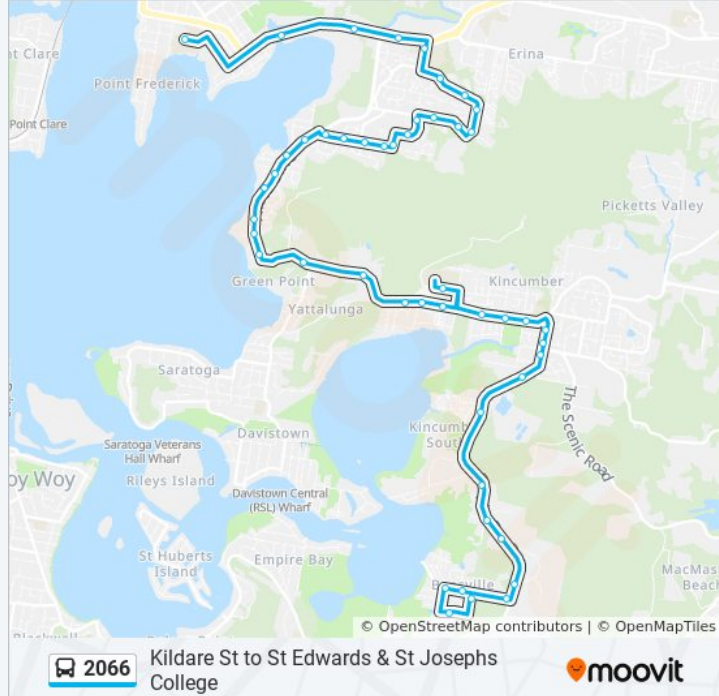

Avoca Dr opp 460

Avoca Dr after Davistown Rd

Avoca Dr at Elfin Hill Rd

Avoca Dr after Lexington Pde

Avoca Dr opp Aroona Rd

Avoca Dr opp Kanangra St

Avoca Dr at Edgewater Ave

Avoca Dr after Bayside Dr

Avoca Dr at Park Cres

Koolang Rd after Avoca Dr

Koolang Rd opp Beveridge Dr

Koolang Rd after Milpera Rd

Koolang Rd before Greenvale Rd

Greenvale Rd at Koolang Rd

Greenvale Rd opp Allandale Rd

Greenvale Rd before Sun Valley Rd

Sun Valley Rd opp Bellbower Cl

Sun Valley Rd after Corrella Ave

James Sea Dr at Mount Pl

James Sea Dr at Wagtail Pl

James Sea Dr at Sandpiper Pl

Scaysbrook Dr opp Verden Cl

Woodport Public School, Ernest St

Woodport Aged Care Plus Centre, Central Coast Hwy

Central Coast Hwy after Pateman Rd

Punt Bridge, Central Coast Hwy

St Edwards High School, Russell Drysdale St

2066 bus time schedules and route maps are available in an offline PDF at moovitapp.com. Use the [Moovit App](#) to see live bus times, train schedule or subway schedule, and step-by-step directions for all public transit in Sydney.

[About Moovit](#) · [MaaS Solutions](#) · [Supported Countries](#) · [Mooviter Community](#)

© 2024 Moovit - All Rights Reserved

Check Live Arrival Times