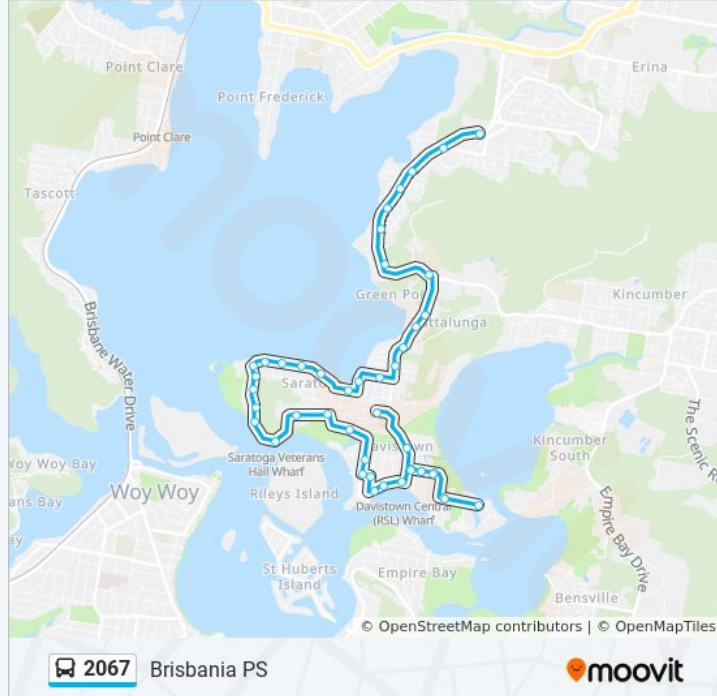

Direction: Brisbania PS

45 stops

[VIEW LINE SCHEDULE](#)

Green Point Shopping Village, Avoca Dr

Avoca Dr at Koolang Rd

Avoca Dr opp Bayside Dr

Avoca Dr opp Edgewater Ave

Avoca Dr after Kanangra St

Avoca Dr at Aroona Rd

Avoca Dr opp Elfin Hill Rd

Avoca Dr opp Davistown Rd

Davistown Rd after Bourke Ave

263 Davistown Rd

Davistown Rd after Elvys Ave

Davistown Rd at Warilda St

Jirramba Ave at Morrison St

2067 bus Info

Direction: Brisbania PS

Stops: 45

Trip Duration: 26 min

Line Summary:

Steyne Rd opp Irwan Cl

218 Steyne Rd

Henderson Rd opp Saratoga Veterans Hall Wharf

Lilli Pilli St at Illawong Cl

Lilli Pilli St at Davis Ave

Lilli Pilli St at Davistown Rd

Davistown Rd opp Alloura Waters Retirement Village

Brisbania Public School, High St

2067 bus time schedules and route maps are available in an offline PDF at moovitapp.com. Use the [Moovit App](#) to see live bus times, train schedule or subway schedule, and step-by-step directions for all public transit in Sydney.