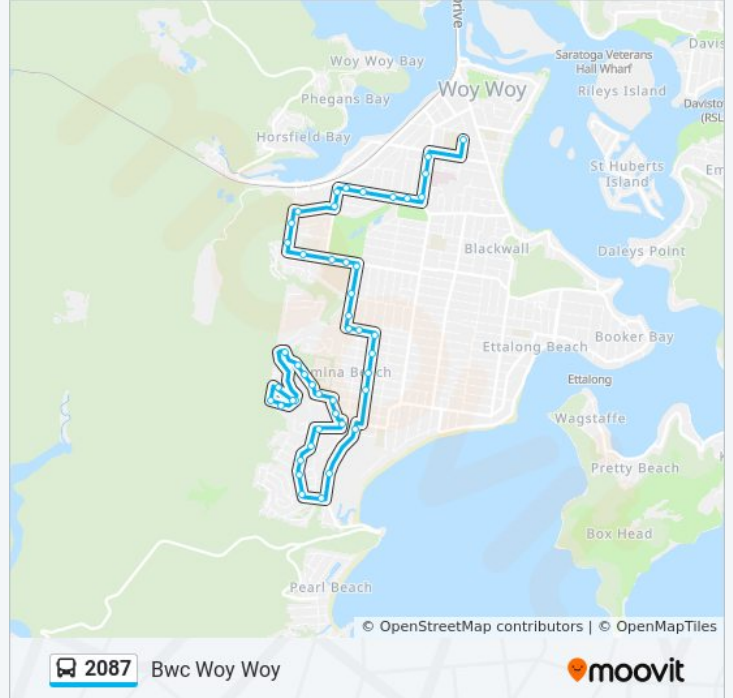

 2087

Bwc Woy Woy

Get The App

The 2087 bus line Bwc Woy Woy has one route. For regular weekdays, their operation hours are:

(1) Bwc Woy Woy: 7:35 AM

Use the Moovit App to find the closest 2087 bus station near you and find out when is the next 2087 bus arriving.

## Direction: Bwc Woy Woy

46 stops

[VIEW LINE SCHEDULE](#)

The Rampart at Castle Cct  
Castle Cct at The Postern  
Castle Cct opp Knights Cl  
Castle Cct after The Bastion  
Castle Cct at The Rampart  
Greenhaven Dr opp The Rampart  
Greenhaven Dr opp The Bartizan  
60 Greenhaven Dr  
Greenhaven Dr before Brisbane Ave  
Brisbane Ave after Greenhaven Dr  
Fitzroy St at Brisbane Ave  
Fitzroy St after Adelaide Ave  
Elanora Rd at Calypta Rd  
Calypta Rd opp York Rd  
Kallaroo Rd at Dora Rd  
Kallaroo Rd opp Stella Rd  
Kahibah Rd after Monash Rd  
Kahibah Rd at Cowper Rd  
Cowper Rd opp Neera Rd  
55 Mt Ettalong Rd  
Mt Ettalong Rd at Calypta Rd  
Rabaul Ave at Osborne Ave

## 2087 bus Info

**Direction:** Bwc Woy Woy

**Stops:** 46

**Trip Duration:** 27 min

**Line Summary:**

Rabaul Ave after McEvoy Ave  
Rabaul Ave before Birdwood Ave  
Rabaul Ave at Lone Pine Ave  
Lone Pine Dr opp Shepard St  
Lone Pine Ave opp Carpenter St  
Carpenter St after Casuarina Cl  
Carpenter St after Ryans Rd  
Carpenter St at Veron Rd  
Brisbane Secondary College, Veron Rd  
Veron Rd opp Hillview St  
Veron Rd after Naroo Rd  
Shoalhaven Dr at Numby Cl  
Shoalhaven Dr opp Lismore Ave  
Nambucca Dr before Byron Cl  
Hillview St opp Miami Ave  
Hillview St opp Florida Ave  
Dunban Rd after Hillview St  
Dunban Rd after Pratley St  
Dunban Rd opp Everglades Country Club  
Dunban Rd at Angler St  
Ocean Beach Rd after Dunban Rd  
Ocean Beach Rd opp Woy Woy Hospital  
Ocean Beach Rd after Waratah Ave  
Brisbane Water Secondary College, Edwards St