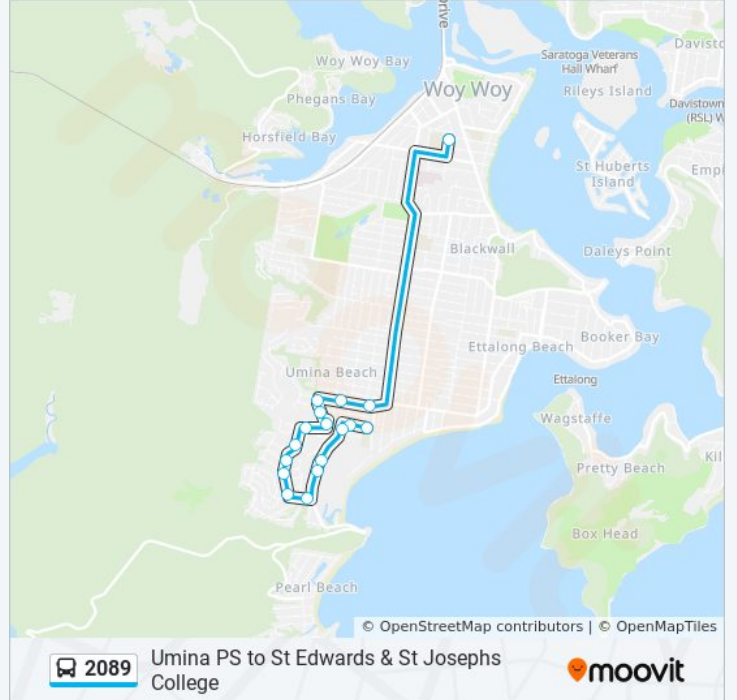

 2089

Umina PS to St Edwards & St Josephs College

Get The App

The 2089 bus line Umina PS to St Edwards & St Josephs College has one route. For regular weekdays, their operation hours are:

(1) Bwc Woy Woy: 7:41 AM

Use the Moovit App to find the closest 2089 bus station near you and find out when is the next 2089 bus arriving.

Direction: Bwc Woy Woy

17 stops

[VIEW LINE SCHEDULE](#)

- Umina Beach Public School, Horbart Ave
- Hobart Ave opp Perth St
- Mt Ettalong Rd opp Calypta Rd
- Mt Ettalong Rd after Etta Rd
- 96 Mt Ettalong Rd
- Cowper Rd at Neera Rd
- Kahibah Rd after Cowper Rd
- Kahibah Rd at Lakeview Pde
- Kallaroo Rd at Stella Rd
- Kallaroo Rd opp Dora Rd
- Calypta Rd at York Rd
- Elanora Rd at Hobart Ave
- Fitzroy St opp Adelaide Ave
- Fitzroy St at Brisbane Ave
- Brisbane Ave after Bathurst St
- Brisbane Ave after Melbourne Ave
- Brisbane Water Secondary College, Edwards St

2089 bus Time Schedule

Bwc Woy Woy Route Timetable:

Sunday	Not Operational
Monday	7:41 AM
Tuesday	7:41 AM
Wednesday	7:41 AM
Thursday	7:41 AM
Friday	Not Operational
Saturday	Not Operational

2089 bus Info

Direction: Bwc Woy Woy

Stops: 17

Trip Duration: 17 min

Line Summary:

2089 bus time schedules and route maps are available in an offline PDF at moovitapp.com. Use the [Moovit App](#) to see live bus times, train schedule or subway schedule, and step-by-step directions for all public transit in Sydney.