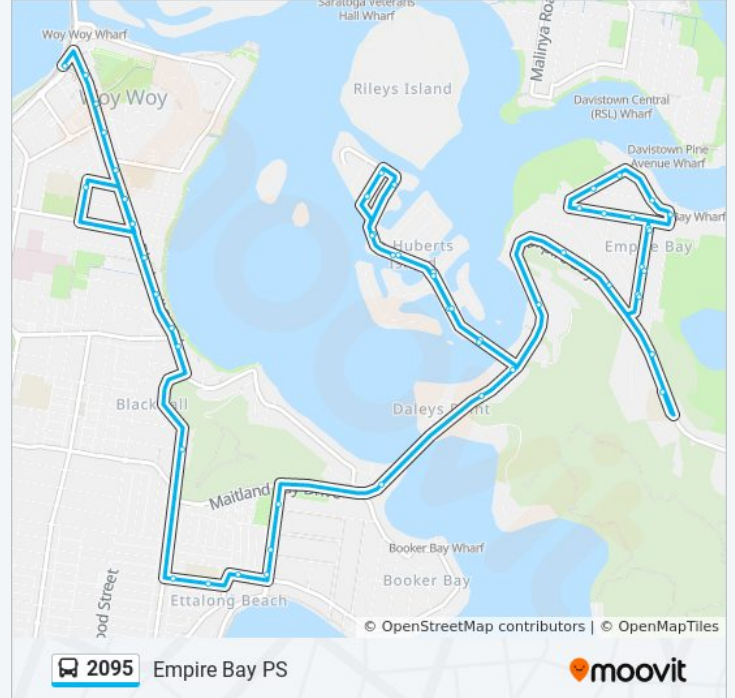

🚌 2095

Empire Bay PS

Get The App

The 2095 bus line Empire Bay PS has one route. For regular weekdays, their operation hours are:

(1) Empire Bay PS: 8:19 AM

Use the Moovit App to find the closest 2095 bus station near you and find out when is the next 2095 bus arriving.

**Direction: Empire Bay PS**

55 stops

[VIEW LINE SCHEDULE](#)

- Woy Woy Station
- Woy Woy Public Library, Blackwall Rd
- Blackwall Rd before Victoria Rd
- Blackwall Rd opp St John The Baptist Church
- Woy Woy Public School, Blackwall Rd
- Blackwall Rd before Farnell Rd
- Blackwall Rd before Allfield Rd
- Brisbane Water Secondary College, Edwards St
- Blackwall Rd before Farnell Rd
- Blackwall Rd before Allfield Rd
- Blackwall Rd opp Terry Ave
- Blackwall Rd opp Alpha Rd
- Blackwall Rd opp McMasters Rd
- Blackwall Rd at Lalina Ave
- Memorial Ave opp Warrigal St
- Uligandi St after Barrenjoey Rd
- Ettalong Public School, Uligandi St
- Ocean View Rd at Memorial Ave
- Picnic Pde after Ocean View Rd
- Picnic Pde opp Bream Rd
- Ettalong Oval, Picnic Pde
- Rip Bridge, Maitland Bay Dr

**Direction:** Empire Bay PS

**Stops:** 55

**Trip Duration:** 31 min

**Line Summary:**

Daley Ave before Tulani Ave

Daley Ave at Helmsman Bvd

2 Helmsman Bvd

Helmsman Bvd opp Barracouta Ave

Rickard Rd opp Echuca Rd

Greenfield Rd after Rickard Rd

38 Greenfield Rd

Greenfield Rd before Rosella Rd

Empire Bay Dr opp Awinya Cl

Empire Bay Public School, Empire Bay Dr

2095 bus time schedules and route maps are available in an offline PDF at moovitapp.com. Use the [Moovit App](#) to see live bus times, train schedule or subway schedule, and step-by-step directions for all public transit in Sydney.