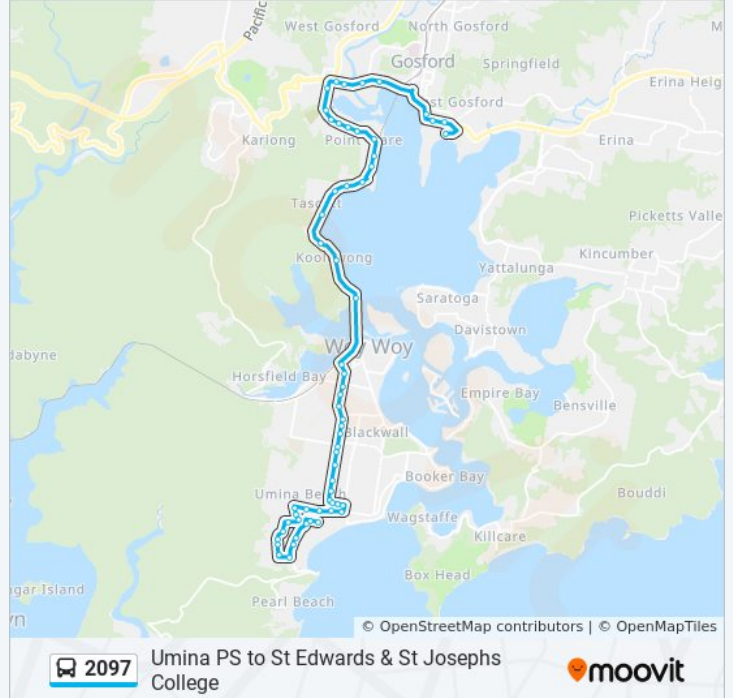

Use the Moovit App to find the closest 2097 bus station near you and find out when is the next 2097 bus arriving.

Direction: St Edwards St Joseph

60 stops

[VIEW LINE SCHEDULE](#)

Umina Beach Public School, Horbart Ave

2097 bus Info

Direction: St Edwards St Joseph

Stops: 60

Trip Duration: 43 min

Line Summary:

Ocean Beach Rd at McEvoy Ave
Ocean Beach Rd at Australia Ave
Ocean Beach Rd opp Umina Uniting Church
Ocean Beach Rd before Ryans Rd
Ocean Beach Rd after Pioneer Rd
Ocean Beach Rd at Veron Rd
Ocean Beach Rd opp Waterloo Ave
Ocean Beach Rd at Dorothy Ave
Rogers Park, Ocean Beach Rd
Ocean Beach Rd after Dunban Rd
Ocean Beach Rd opp Woy Woy Hospital
Ocean Beach Rd after Waratah Ave
Ocean Beach Rd opp Victoria Rd
Ocean Beach Rd at Railway St
Brisbane Water Dr after Lara St
Koolewong Station, Brisbane Water Dr
90 Brisbane Water Dr
Brisbane Water Dr opp Koolewong Forshore Reserve
Tascott Station, Brisbane Water Dr
Brisbane Water Dr opp Victory Pde
Brisbane Water Dr before Glenrock Pde
Brisbane Water Dr opp Point Clare Station
Point Clare Public School, Brisbane Water Dr
Brisbane Water Dr opp Collard Rd
Brisbane Water Dr opp Fagan Park
Orana Centre, Brisbane Water Dr
Fairhaven Services, Brisbane Water Dr
Brisbane Water Dr after Sunnyside Ave
Point Clare Ambulance Service, Brisbane Water Dr
Brisbane Water Dr before Kulara Ave
West Gosford Shops, Brisbane Water Dr
Pacific Hwy after Manns Rd

Pacific Hwy before Yallambee Ave

Racecourse Central Coast Hwy

Pacific Hwy at Hely St

Central Coast Hwy at Masons Pde

York St before Albany St

Central Coast Hwy before White St

St Edwards High School, Russell Drysdale St