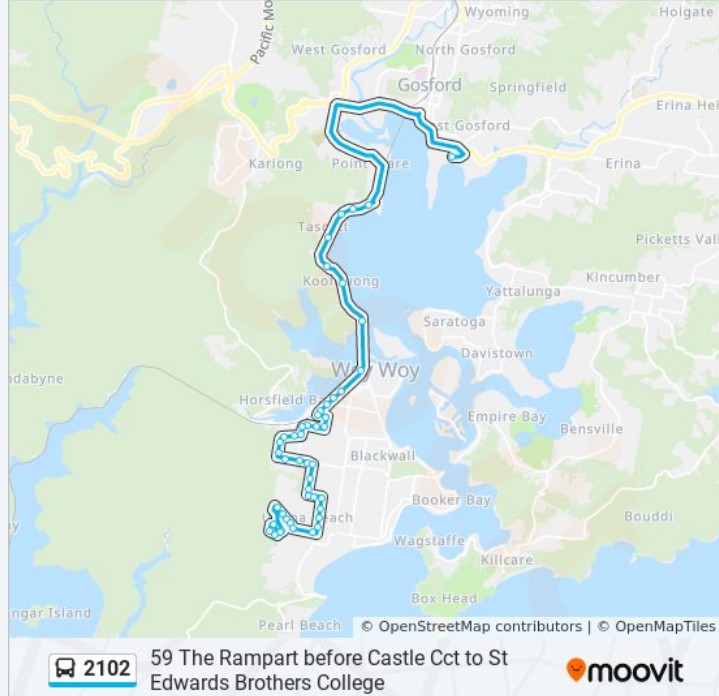

Direction: St Edwards St Joseph

Stops: 47

Trip Duration: 50 min

Line Summary:

Veron Rd opp Hillview St

Veron Rd after Naroo Rd

Shoalhaven Dr at Numby Cl

Shoalhaven Dr opp Lismore Ave

90 Brisbane Water Dr

Brisbane Water Dr opp Koolewong Forshore Reserve

Tascott Station, Brisbane Water Dr

Brisbane Water Dr opp Victory Pde

Brisbane Water Dr before Glenrock Pde

St Edwards High School, Russell Drysdale St