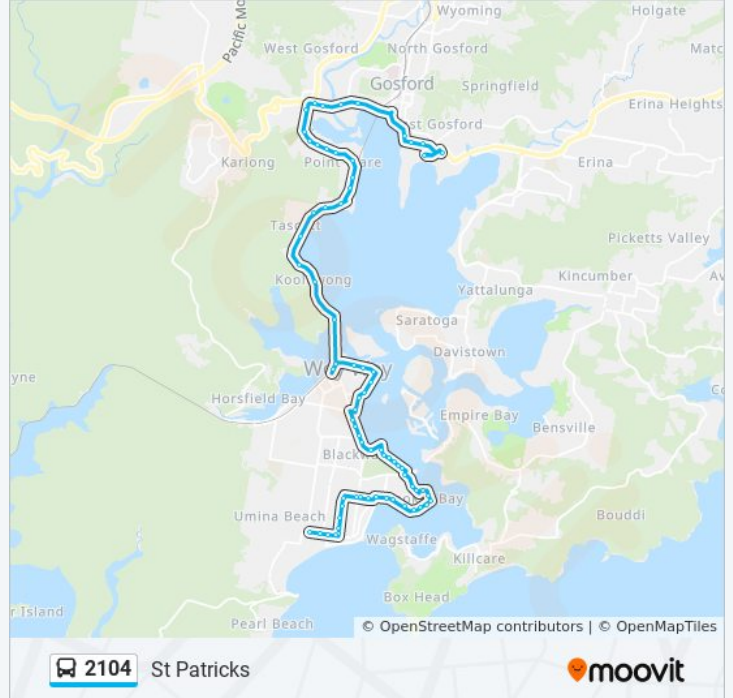

Booker Bay Rd opp Karu Ave

Booker Bay Rd before Flathead Rd

Booker Bay Rd at Mullbong Rd

Orange Grove Rd after Booker Bay Rd

445 Orange Grove Rd

431 Orange Grove Rd

Orange Grove Rd before Koonora Ave

Orange Grove Rd at Koonora Ave

Orange Grove Rd at Uralla Lane

Blackwall Rd at Bay View Cres

Blackwall Rd opp Lalina Ave

Blackwall Rd after McMasters Rd

Blackwall Rd before Alpha Rd

Blackwall Rd before Terry Ave

Burge Rd after Allfield Rd

Burge Rd before Park Rd

North Burge Rd before Robin Cres

North Burge Rd before Brick Wharf Rd

Brick Wharf Rd opp Woy Woy Bowling Club

Brick Wharf Rd at Sonter Ave

95 Brick Wharf Rd

Brisbane Water Dr at The Boulevard

Woy Woy Station

Brisbane Water Dr after Lara St

Koolewong Station, Brisbane Water Dr

90 Brisbane Water Dr

Brisbane Water Dr opp Koolewong Forshore Reserve

Tascott Station, Brisbane Water Dr

Brisbane Water Dr opp Victory Pde

Brisbane Water Dr before Glenrock Pde

Brisbane Water Dr opp Point Clare Station

Point Clare Public School, Brisbane Water Dr