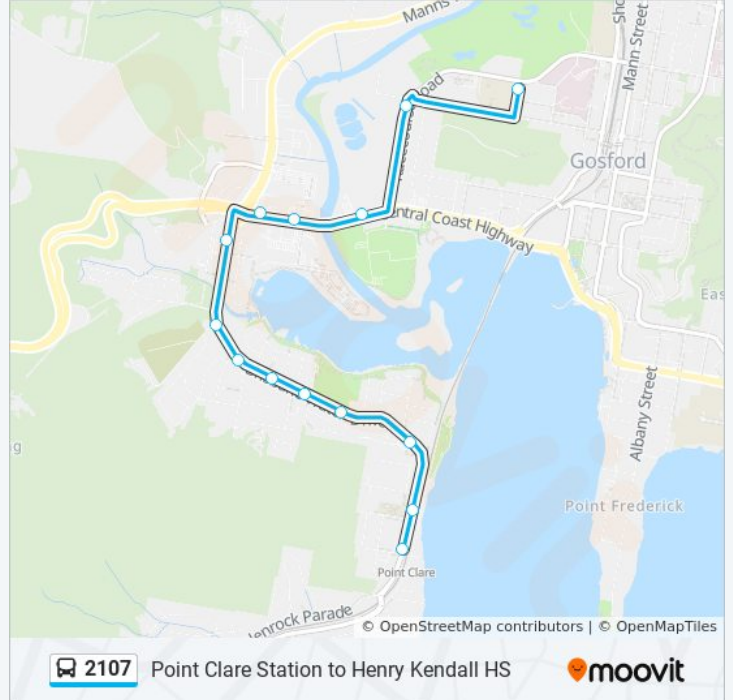

 2107

Point Clare Station to Henry Kendall HS

Get The App

The 2107 bus line Point Clare Station to Henry Kendall HS has one route. For regular weekdays, their operation hours are:

(1) Henry Kendall HS: 7:58 AM

Use the Moovit App to find the closest 2107 bus station near you and find out when is the next 2107 bus arriving.

Direction: Henry Kendall HS

15 stops

[VIEW LINE SCHEDULE](#)

Brisbane Water Dr opp Point Clare Station
Point Clare Public School, Brisbane Water Dr
Brisbane Water Dr opp Collard Rd
Brisbane Water Dr opp Fagan Park
Orana Centre, Brisbane Water Dr
Fairhaven Services, Brisbane Water Dr
Brisbane Water Dr after Sunnyside Ave
Point Clare Ambulance Service, Brisbane Water Dr
Brisbane Water Dr before Kulara Ave
West Gosford Shops, Brisbane Water Dr
Pacific Hwy after Manns Rd
Pacific Hwy before Yallambee Ave
Racecourse Central Coast Hwy
Gosford Racecourse, Racecourse Rd
Henry Kendall High School, Batley St

2107 bus Time Schedule

Henry Kendall HS Route Timetable:

Sunday	Not Operational
Monday	7:58 AM
Tuesday	7:58 AM
Wednesday	7:58 AM
Thursday	7:58 AM
Friday	Not Operational
Saturday	Not Operational

2107 bus Info

Direction: Henry Kendall HS

Stops: 15

Trip Duration: 19 min

Line Summary:

2107 bus time schedules and route maps are available in an offline PDF at moovitapp.com. Use the [Moovit App](#) to see live bus times, train schedule or subway schedule, and step-by-step directions for all public transit in Sydney.