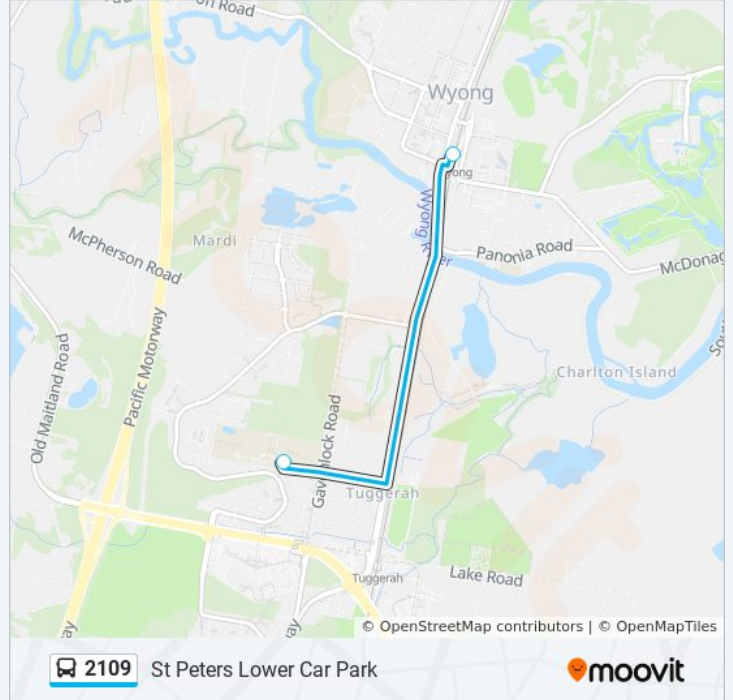

2109

St Peters Lower Car Park

Get The App

The 2109 bus line St Peters Lower Car Park has one route. For regular weekdays, their operation hours are:

(1) St Peters Lower Car Park: 8:31 AM

Use the Moovit App to find the closest 2109 bus station near you and find out when is the next 2109 bus arriving.

Direction: St Peters Lower Car Park

2 stops

[VIEW LINE SCHEDULE](#)

Wyong Station, Stand A

St Peters Catholic College, Lower Car Park

2109 bus Time Schedule

St Peters Lower Car Park Route Timetable:

Sunday	Not Operational
Monday	8:31 AM
Tuesday	8:31 AM
Wednesday	8:31 AM
Thursday	8:31 AM
Friday	Not Operational
Saturday	Not Operational

2109 bus Info

Direction: St Peters Lower Car Park

Stops: 2

Trip Duration: 4 min

Line Summary:

2109 bus time schedules and route maps are available in an offline PDF at moovitapp.com. Use the [Moovit App](#) to see live bus times, train schedule or subway schedule, and step-by-step directions for all public transit in Sydney.