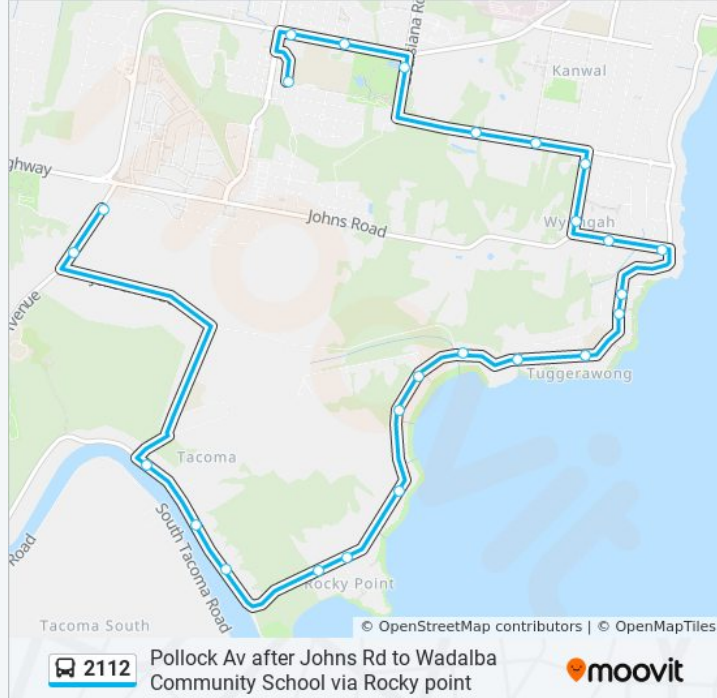

Glenmere Aged Care Facility, Wahroonga Rd

Mascord Park, Louisiana Rd

596 Pacific Hwy

Pacific Hwy before Figtree Bvd

Wadalba Community School, Orchid Way

2112 bus time schedules and route maps are available in an offline PDF at moovitapp.com. Use the [Moovit App](#) to see live bus times, train schedule or subway schedule, and step-by-step directions for all public transit in Sydney.

[About Moovit](#) • [MaaS Solutions](#) • [Supported Countries](#) • [Mooviter Community](#)

© 2024 Moovit - All Rights Reserved

Check Live Arrival Times