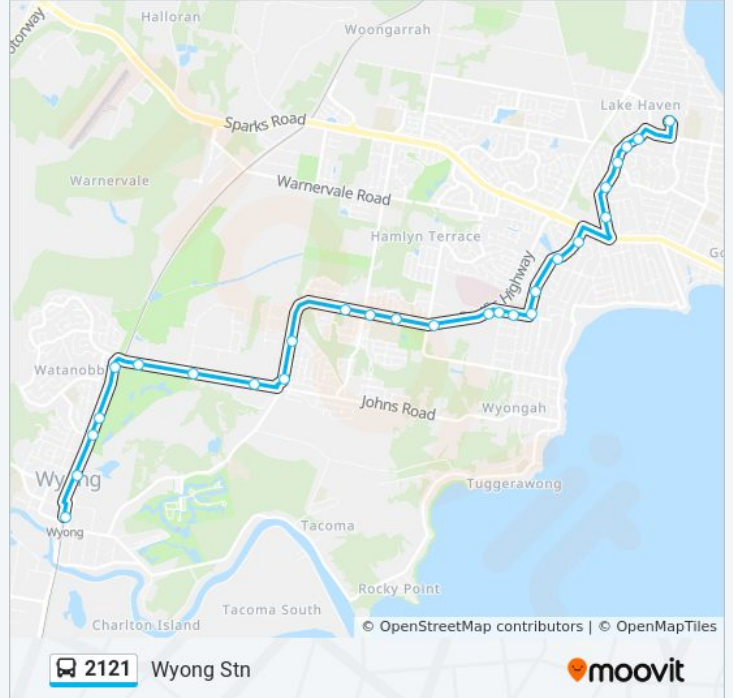

2121

Wyong Stn

Get The App

The 2121 bus line Wyong Stn has one route. For regular weekdays, their operation hours are:

(1) Wyong Stn: 07:48

Use the Moovit App to find the closest 2121 bus station near you and find out when is the next 2121 bus arriving.

Direction: Wyong Stn

27 stops

[VIEW LINE SCHEDULE](#)

- Lake Haven Centre, Stand 6
- Lake Haven Dr at Alisa Cl
- Lake Haven Dr opp Bensley Cl
- Lake Haven Dr before Gorokan Dr
- Lake Haven Dr opp Lyle St
- Lake Haven Dr opp Wyong Rugby League Club
- Walker Ave opp Walker Park
- Walker Ave opp Heritage Dr Reserve
- Walker Ave at Dean Ave
- Walker Ave before Cragie Ave
- Cragie Ave opp Kanwal Public School
- Craigie Ave opp Tuggerah Lakes Private Hospital
- Pacific Hwy opp Wyong Public Hospital
- Pacific Hwy before Louisiana Rd
- 596 Pacific Hwy
- Pacific Hwy before Figtree Bvd
- Pacific Hwy opp Myrtle Tce
- Pacific Hwy opp London Dr
- Pacific Hwy before Johns Rd
- 407 Pacific Hwy
- Pacific Hwy opp Lucca Rd
- Wyong Golf Club, Pacific Hwy

2121 bus Time Schedule

Wyong Stn Route Timetable:

Sunday	Not Operational
Monday	07:48
Tuesday	07:48
Wednesday	07:48
Thursday	07:48
Friday	07:48
Saturday	Not Operational

2121 bus Info

Direction: Wyong Stn

Stops: 27

Trip Duration: 23 min

Line Summary:

Pacific Hwy opp Britannia Dr

Pacific Hwy opp 156

Pacific Hwy opp Cutler Dr

Pacific Hwy opp North Rd

Wyong Station, Stand A

2121 bus time schedules and route maps are available in an offline PDF at moovitapp.com. Use the [Moovit App](#) to see live bus times, train schedule or subway schedule, and step-by-step directions for all public transit in Sydney.