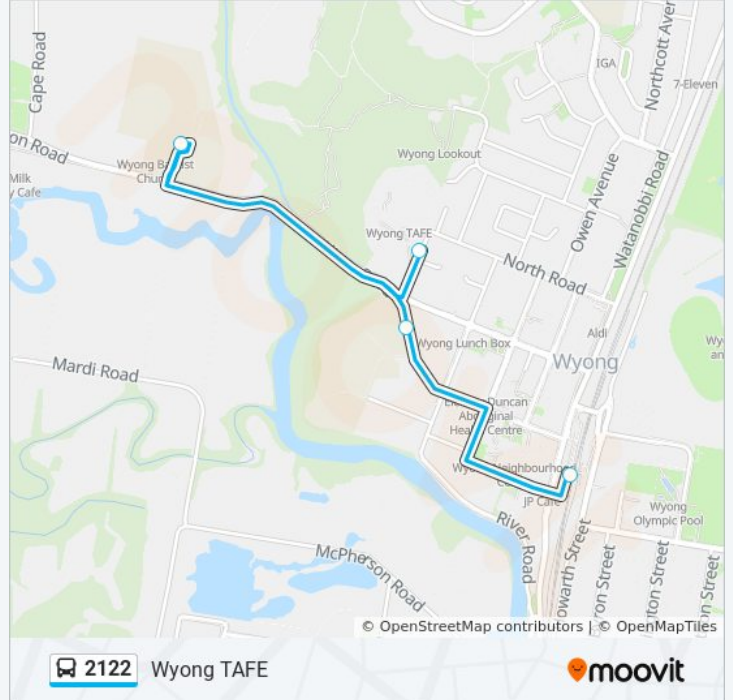

2122

Wyong TAFE

Get The App

The 2122 bus line Wyong TAFE has one route. For regular weekdays, their operation hours are:

(1) Wyong TAFE: 8:11 AM

Use the Moovit App to find the closest 2122 bus station near you and find out when is the next 2122 bus arriving.

Direction: Wyong TAFE

4 stops

[VIEW LINE SCHEDULE](#)

Wyong Station, Stand A

Wyong High School, Alison Rd

Wyong Christian Community School, Alison Rd

TAFE Hunter, Porter St

2122 bus Time Schedule

Wyong TAFE Route Timetable:

Sunday	Not Operational
Monday	8:11 AM
Tuesday	8:11 AM
Wednesday	8:11 AM
Thursday	8:11 AM
Friday	Not Operational
Saturday	Not Operational

2122 bus Info

Direction: Wyong TAFE

Stops: 4

Trip Duration: 13 min

Line Summary:

2122 bus time schedules and route maps are available in an offline PDF at moovitapp.com. Use the [Moovit App](#) to see live bus times, train schedule or subway schedule, and step-by-step directions for all public transit in Sydney.