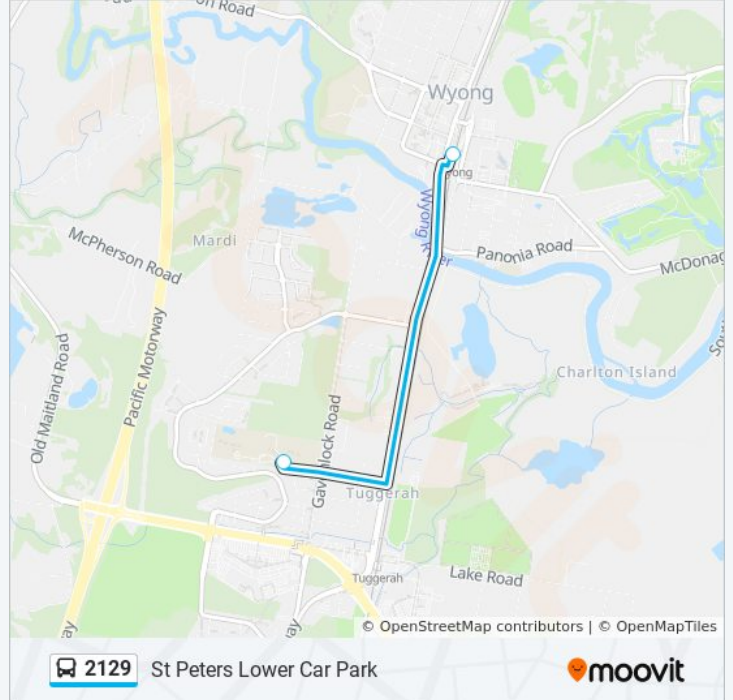

2129

St Peters Lower Car Park

Get The App

The 2129 bus line St Peters Lower Car Park has one route. For regular weekdays, their operation hours are:

(1) St Peters Lower Car Park: 8:29 AM

Use the Moovit App to find the closest 2129 bus station near you and find out when is the next 2129 bus arriving.

Direction: St Peters Lower Car Park

2 stops

[VIEW LINE SCHEDULE](#)

Wyong Station, Stand A

St Peters Catholic College, Lower Car Park

2129 bus Time Schedule

St Peters Lower Car Park Route Timetable:

Sunday	Not Operational
Monday	8:29 AM
Tuesday	8:29 AM
Wednesday	8:29 AM
Thursday	8:29 AM
Friday	Not Operational
Saturday	Not Operational

2129 bus Info

Direction: St Peters Lower Car Park

Stops: 2

Trip Duration: 4 min

Line Summary:

2129 bus time schedules and route maps are available in an offline PDF at moovitapp.com. Use the [Moovit App](#) to see live bus times, train schedule or subway schedule, and step-by-step directions for all public transit in Sydney.