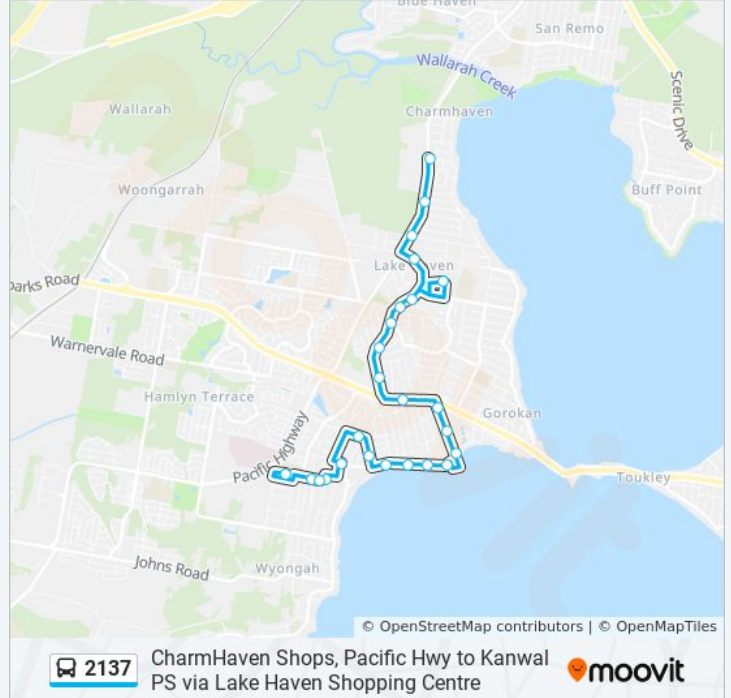

 2137

CharmHaven Shops, Pacific Hwy to Kanwal PS via Lake Haven Shopping Centre

[Get The App](#)

The 2137 bus line CharmHaven Shops, Pacific Hwy to Kanwal PS via Lake Haven Shopping Centre has one route. For regular weekdays, their operation hours are:

(1) Kanwal PS: 08:21

Use the Moovit App to find the closest 2137 bus station near you and find out when is the next 2137 bus arriving.

Direction: Kanwal PS

25 stops

[VIEW LINE SCHEDULE](#)

- Charmhaven Village Shops, Pacific Hwy
- Pacific Hwy before Jetty Ave
- Pacific Hwy at Moala Pde
- Homemaker Lake Haven, Lake Haven Dr
- Lake Haven Centre, Stand 6
- Lake Haven Dr at Alisa Cl
- Lake Haven Dr opp Bensley Cl
- Lake Haven Dr before Gorokan Dr
- Lake Haven Dr opp Lyle St
- Lake Haven Dr opp Wyong Rugby League Club
- Wallarrah Rd at Rita Rd
- Brennon Rd after Wallarah Rd
- 45 Brennon Rd
- Brennon Rd before Leichhardt Rd
- Marks Rd after Dalnott Rd
- Marks Rd opp Howelston Rd
- Marks Rd opp Arlington St
- Marks Rd opp Jacqueline Ave
- Minnamurra Rd opp Sadie Ave
- Kaye Ave at Stanley St
- Stanley St opp Phyllis Ave

2137 bus Time Schedule

Kanwal PS Route Timetable:

Sunday	Not Operational
Monday	08:21
Tuesday	08:21
Wednesday	08:21
Thursday	08:21
Friday	08:21
Saturday	Not Operational

2137 bus Info

Direction: Kanwal PS

Stops: 25

Trip Duration: 24 min

Line Summary:

Stelling Ave at Springall Ave

Craigie Ave before Swan St

Craigie Ave before Dalton Ave

Kanwal Public School, Cragie Ave

2137 bus time schedules and route maps are available in an offline PDF at moovitapp.com. Use the [Moovit App](#) to see live bus times, train schedule or subway schedule, and step-by-step directions for all public transit in Sydney.