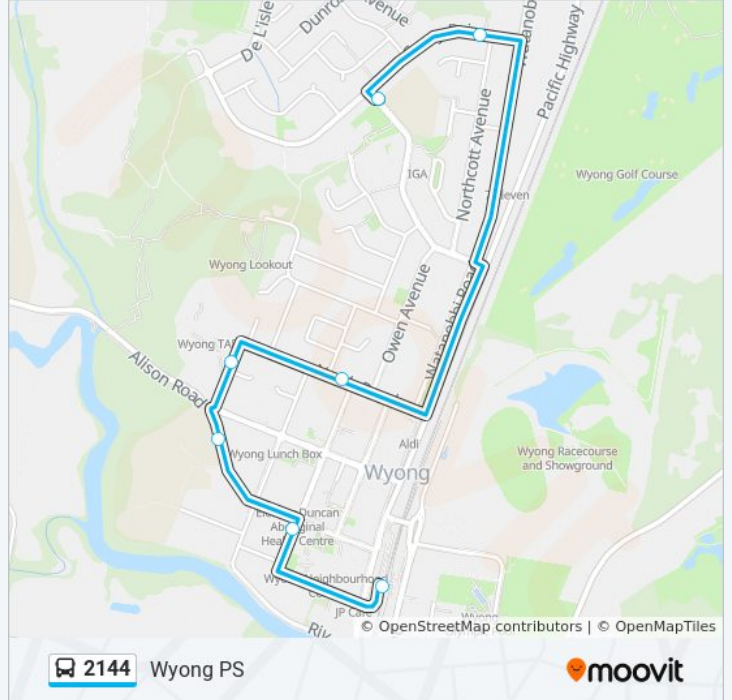

 2144

Wyong PS

Get The App

The 2144 bus line Wyong PS has one route. For regular weekdays, their operation hours are:

(1) Wyong PS: 8:32 AM

Use the Moovit App to find the closest 2144 bus station near you and find out when is the next 2144 bus arriving.

Direction: Wyong PS

7 stops

[VIEW LINE SCHEDULE](#)

Wyong Station, Stand A

Margaret St at Alison Rd

Wyong High School, Alison Rd

TAFE Hunter, Porter St

North Rd after Chapman Ave

Casey Dr after Northcott Ave

Mataram Rd opp Little Coast Kids Wyong

2144 bus Time Schedule

Wyong PS Route Timetable:

Sunday	Not Operational
Monday	8:32 AM
Tuesday	8:32 AM
Wednesday	8:32 AM
Thursday	8:32 AM
Friday	Not Operational
Saturday	Not Operational

2144 bus Info

Direction: Wyong PS

Stops: 7

Trip Duration: 11 min

Line Summary:

2144 bus time schedules and route maps are available in an offline PDF at moovitapp.com. Use the [Moovit App](#) to see live bus times, train schedule or subway schedule, and step-by-step directions for all public transit in Sydney.