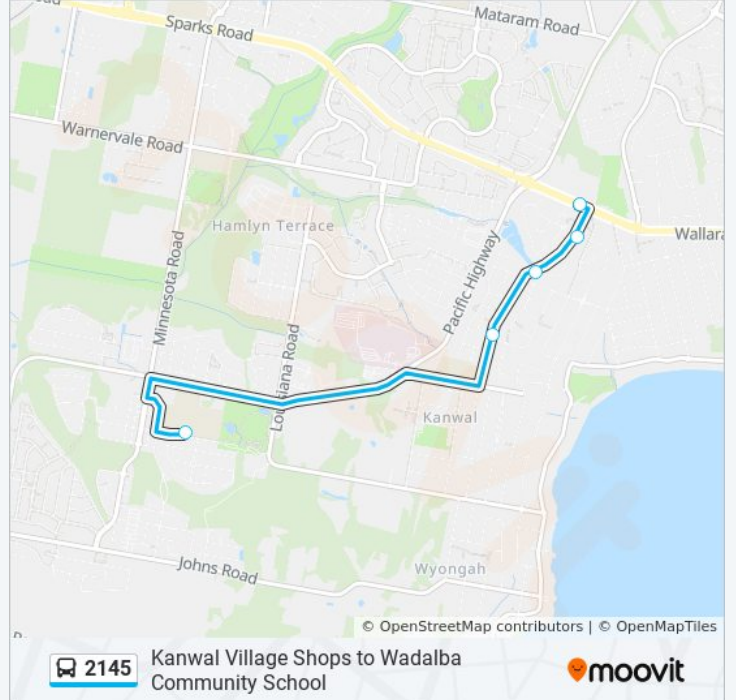

2145

Kanwal Village Shops to Wadalba Community School

Get The App

The 2145 bus line Kanwal Village Shops to Wadalba Community School has one route. For regular weekdays, their operation hours are:

(1) Wadalba HS: 7:43 AM

Use the Moovit App to find the closest 2145 bus station near you and find out when is the next 2145 bus arriving.

Direction: Wadalba HS

5 stops

[VIEW LINE SCHEDULE](#)

Wallarah Rd opp Kanwal Village Shops

Walker Ave opp Walker Park

Walker Ave opp Heritage Dr Reserve

Walker Ave at Dean Ave

Wadalba High School, Van Stappen Rd

2145 bus Time Schedule

Wadalba HS Route Timetable:

Sunday	Not Operational
Monday	7:43 AM
Tuesday	7:43 AM
Wednesday	7:43 AM
Thursday	7:43 AM
Friday	Not Operational
Saturday	Not Operational

2145 bus Info

Direction: Wadalba HS

Stops: 5

Trip Duration: 11 min

Line Summary:

2145 bus time schedules and route maps are available in an offline PDF at moovitapp.com. Use the [Moovit App](#) to see live bus times, train schedule or subway schedule, and step-by-step directions for all public transit in Sydney.