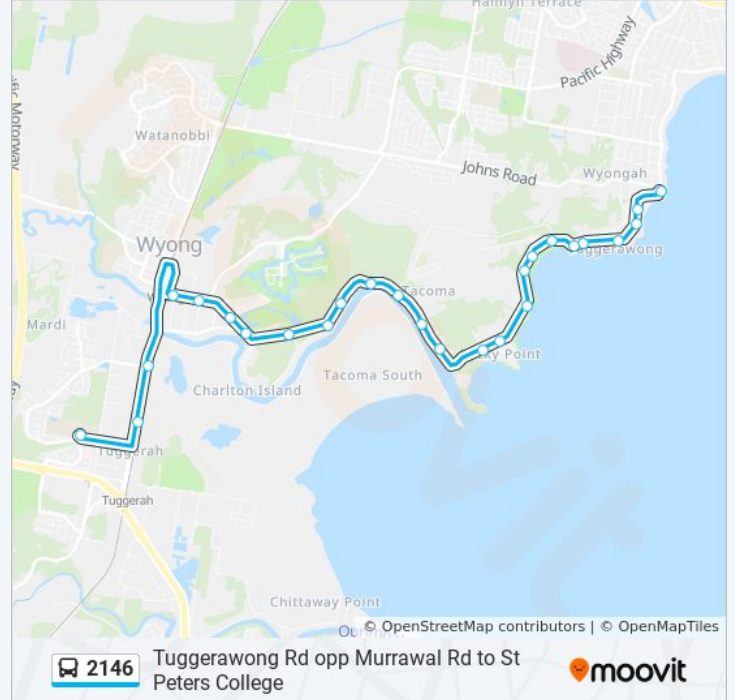

2146

Tuggerawong Rd opp Murrawal Rd to St Peters College

Get The App

The 2146 bus line Tuggerawong Rd opp Murrawal Rd to St Peters College has one route. For regular weekdays, their operation hours are:

(1) St Peters Lower Car Park: 8:02 AM

Use the Moovit App to find the closest 2146 bus station near you and find out when is the next 2146 bus arriving.

Direction: St Peters Lower Car Park

26 stops

[VIEW LINE SCHEDULE](#)

- Tuggerawong Rd at Katrina Cres
- Tuggerawong Rd after Saturday St
- Tuggerawong Rd before Friday St
- Tuggerawong Rd opp Tuggerawong Public School
- Tuggerawong Rd opp Tuggerawong Shops
- Tuggerawong Rd at Monday St
- Tuggerawong Rd opp Jensen Rd
- Tuggerawong Rd at February St
- Tuggerawong Rd after February St
- Tuggerawong Rd after March St
- Wolseley Ave before St Leonards St
- Wolseley Ave at Colblack Cl
- Wolseley Ave opp 12
- Wolseley Ave opp 30
- Wolseley Ave opp Braithwaite Rd
- Wolseley Ave before McDonagh Rd
- 31 McDonagh Rd
- 63 McDonagh Rd
- Mcdonagh Rd at Lewis Ave
- Boyce Ave before Panonia Rd

Direction: St Peters Lower Car Park

Stops: 26

Trip Duration: 22 min

Line Summary:

Boyce Ave opp Meander Village

Warner Ave at Marathon St

Warner Ave at Byron St

Pacific Hwy opp Johnson Rd

Pacific Hwy before Mildon Rd

St Peters Catholic College, Lower Car Park

2146 bus time schedules and route maps are available in an offline PDF at moovitapp.com. Use the [Moovit App](#) to see live bus times, train schedule or subway schedule, and step-by-step directions for all public transit in Sydney.