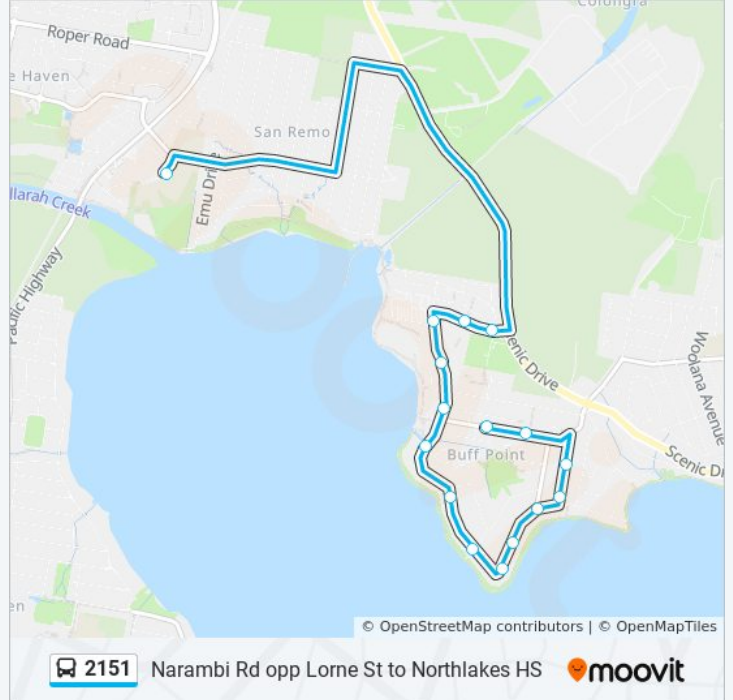

 2151

Narambi Rd opp Lorne St to Northlakes HS

Get The App

The 2151 bus line Narambi Rd opp Lorne St to Northlakes HS has one route. For regular weekdays, their operation hours are:

(1) Northlakes HS: 7:48 AM

Use the Moovit App to find the closest 2151 bus station near you and find out when is the next 2151 bus arriving.

Direction: Northlakes HS

16 stops

[VIEW LINE SCHEDULE](#)

Narambi Rd opp Lorne St
Narambi Rd opp Cox Cl
Nacooma Rd after Narambi Rd
Nacooma Rd before Buff Point Ave
Buff Point Ave opp Bruce Rd
98 Buff Point Ave
122 Buff Point Ave
Buff Point Ave at Matumba Rd
Buff Point Ave before Moola Rd
Buff Point Ave opp Karangal Cres
Buff Point Ave after Narambi Rd
Buff Point Ave opp Parton Cl
Lakeland Park Village, Buff Point Ave
Girraween St opp Kula Cl
Girraween St opp Budgewoi Soccer Club
Northlakes High School, Brava Ave

2151 bus Info

Direction: Northlakes HS

Stops: 16

Trip Duration: 14 min

Line Summary:

2151 bus time schedules and route maps are available in an offline PDF at moovitapp.com. Use the [Moovit App](#) to see live bus times, train schedule or subway schedule, and step-by-step directions for all public transit in Sydney.