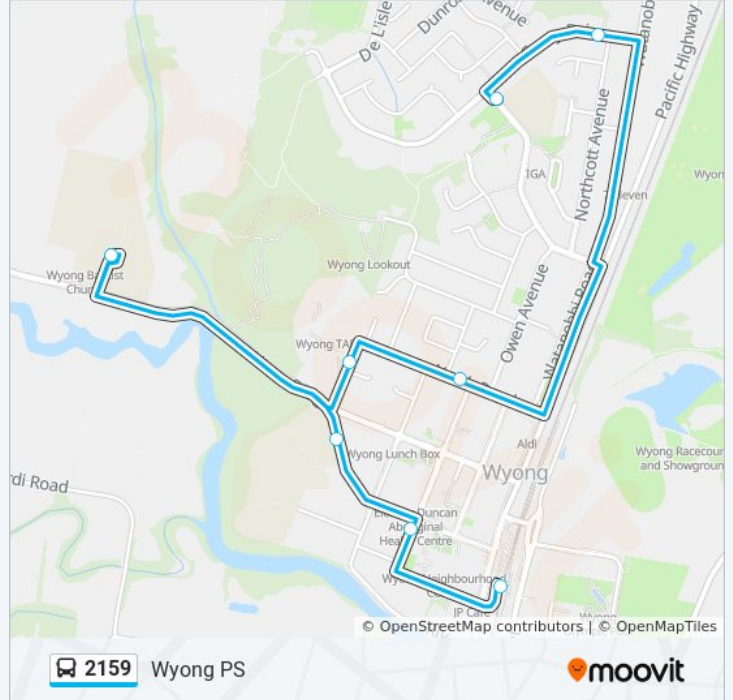

2159

Wyong PS

Get The App

The 2159 bus line Wyong PS has one route. For regular weekdays, their operation hours are:

(1) Wyong PS: 8:35 AM

Use the Moovit App to find the closest 2159 bus station near you and find out when is the next 2159 bus arriving.

**Direction: Wyong PS**

8 stops

[VIEW LINE SCHEDULE](#)

Wyong Station, Stand A

Margaret St at Alison Rd

Wyong High School, Alison Rd

Wyong Christian Community School, Alison Rd

TAFE Hunter, Porter St

North Rd after Chapman Ave

Casey Dr after Northcott Ave

Mataram Rd opp Little Coast Kids Wyong

**2159 bus Time Schedule**

Wyong PS Route Timetable:

Sunday	Not Operational
Monday	8:35 AM
Tuesday	8:35 AM
Wednesday	8:35 AM
Thursday	8:35 AM
Friday	Not Operational
Saturday	Not Operational

**2159 bus Info**

**Direction:** Wyong PS

**Stops:** 8

**Trip Duration:** 13 min

**Line Summary:**

2159 bus time schedules and route maps are available in an offline PDF at [moovitapp.com](https://moovitapp.com). Use the [Moovit App](#) to see live bus times, train schedule or subway schedule, and step-by-step directions for all public transit in Sydney.