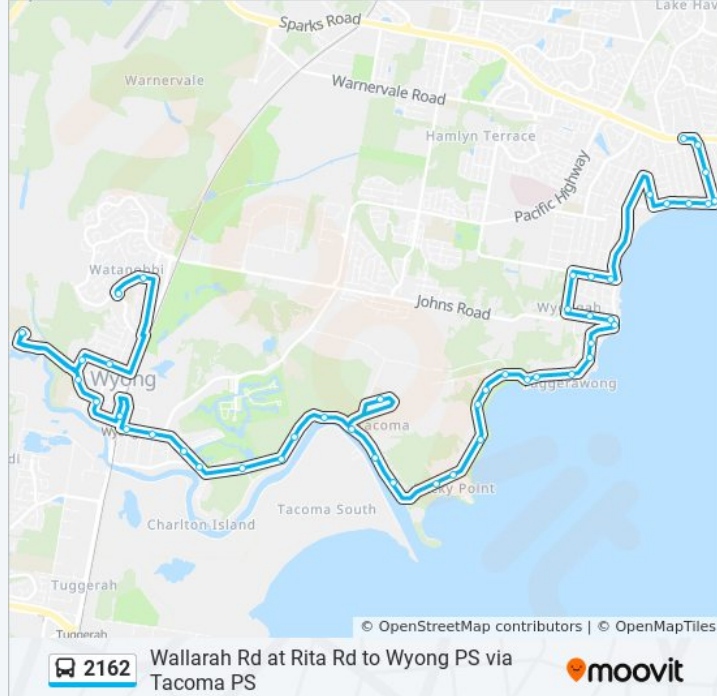

 2162

Wallarrah Rd at Rita Rd to Wyong PS via Tacoma PS

Get The App

The 2162 bus line Wallarrah Rd at Rita Rd to Wyong PS via Tacoma PS has one route. For regular weekdays, their operation hours are:

(1) Wyong PS: 8:00 AM

Use the Moovit App to find the closest 2162 bus station near you and find out when is the next 2162 bus arriving.

Direction: Wyong PS

46 stops

[VIEW LINE SCHEDULE](#)

- Wallarrah Rd at Rita Rd
- Howelston Rd opp Balmoral Dr
- Howelston Rd before Pipe Lane
- Howelston Rd at Marks Rd
- Marks Rd opp Howelston Rd
- Marks Rd opp Arlington St
- Marks Rd opp Jacqueline Ave
- Minnamurra Rd opp Sadie Ave
- Wahroonga Rd before Stanley St
- Wahroonga Rd opp Springall Ave
- Kilpa Rd at Wahroonga Rd
- Kilpa Rd before Murrawal Rd
- Murrawal Rd after Coolabah Rd
- Murrawal Rd before Tuggerawong Rd
- Tuggerawong Rd at Katrina Cres
- Tuggerawong Rd after Saturday St
- Tuggerawong Rd before Friday St
- Tuggerawong Rd opp Tuggerawong Public School
- Tuggerawong Rd opp Tuggerawong Shops
- Tuggerawong Rd at Monday St
- Tuggerawong Rd opp Jensen Rd

Stops: 46

Trip Duration: 46 min

Line Summary:

Tuggerawong Rd at February St
 Tuggerawong Rd after February St
 Tuggerawong Rd after March St
 Wolseley Ave before St Leonards St
 Wolseley Ave at Colblack Cl
 Wolseley Ave opp 12
 Wolseley Ave opp 30
 Wolseley Ave opp Braithwaite Rd
 Tacoma Public School, Hillcrest Ave
 Wolseley Ave before McDonagh Rd
 31 McDonagh Rd
 63 McDonagh Rd
 Mcdonagh Rd at Lewis Ave
 Boyce Ave before Panonia Rd
 Boyce Ave opp Meander Village
 Warner Ave at Marathon St
 Warner Ave at Byron St
 Wyong Station, Stand A
 Margaret St at Alison Rd
 Wyong High School, Alison Rd
 Wyong Christian Community School, Alison Rd
 TAFE Hunter, Porter St
 North Rd after Chapman Ave
 Casey Dr after Northcott Ave
 Mataram Rd opp Little Coast Kids Wyong