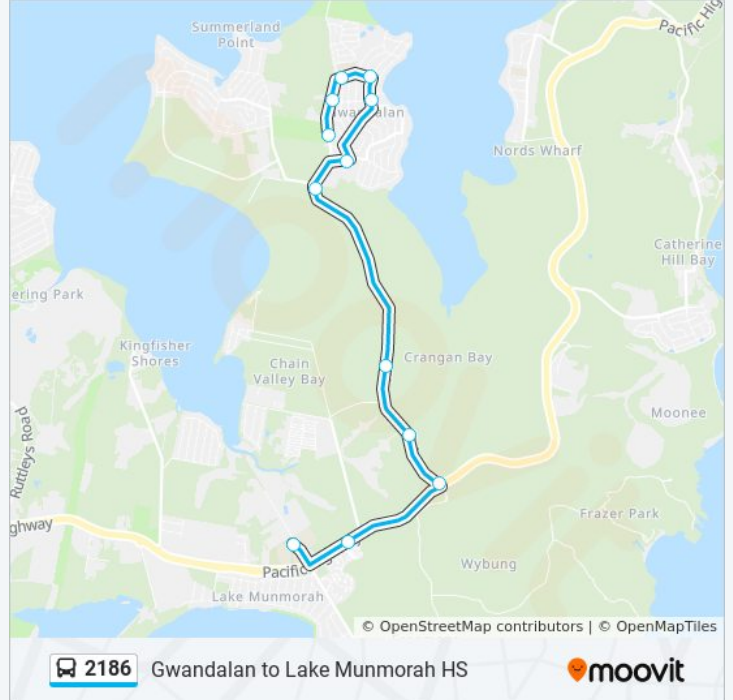

2186 bus time schedules and route maps are available in an offline PDF at moovitapp.com. Use the [Moovit App](#) to see live bus times, train schedule or subway schedule, and step-by-step directions for all public transit in Sydney.

[About Moovit](#) • [MaaS Solutions](#) • [Supported Countries](#) • [Mooviter Community](#)

© 2024 Moovit - All Rights Reserved

Check Live Arrival Times